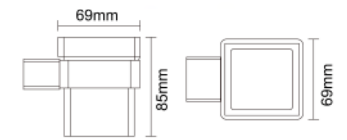

AF42
GLASS SHELF
£47

AF41
TRIPLE TOWEL SHELF
£104

Loft Brass Accessories

DX38
ROBE HOOK
£24

DX32
TUMBLER HOLDER & GLASS CUP
£48

DX30
TOWEL RING
£47

DX31
TOILET ROLL HOLDER
£41

DX34
GLASS SOAP DISH & HOLDER
£48