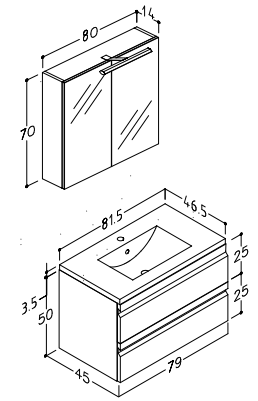

80cm 2 Drawer Basin Unit

M120/WHDBU80

£480

Loft 80cm Ceramic Basin

SB814618

£240

80cm Mirrored Cabinet

WMC80

£299

Over Cabinet LED Light

7493

£95

Alternative Basin Option