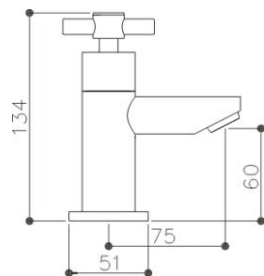

LEVI BRASSWARE

SWIVEL SPOUT MONO

The Levi range of brassware offers twin handle, cross head design throughout the range.

A large choice of deck and wall mounted options is available.

Levi Brassware

LE000
LEVI BATH TAPS (PAIR)
£93
Suitable for all plumbing systems 0.2 bar to 6.0 bar pressure