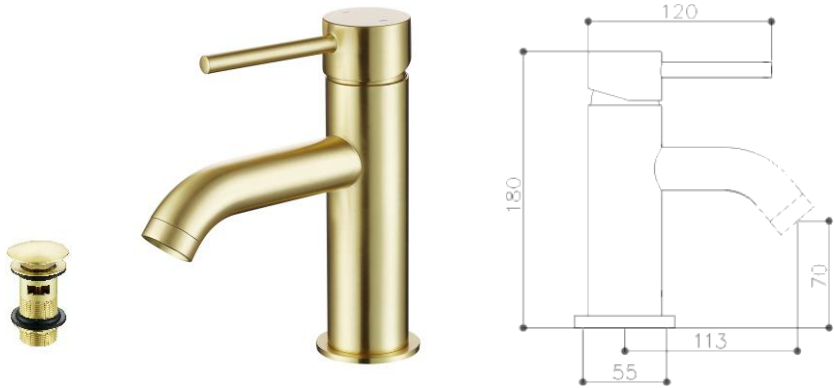

Shower head 250mm x 250mm

Riser rail adjustable from 803mm to 1288mm

CORA BRUSHED BRASS

COLD START TECHNOLOGY

The Cora range of brassware offers modern curved styling.

Cora basin mono mixers feature Cold Start Technology.

When the tap handle is lifted in a central position, the boiler is not activated. Hot water is only turned on as the lever is turned to the left.

This clever feature prevents the boiler being turned on unnecessarily - saving both energy and money.

All basin mixers feature Neoperl Adjustable Slim Aerators.

Round brushed brass accessories and showers available to match.

Cora Brushed Brass (Electroplated)

CO003BB
 CORA BASIN MONO MIXER
 INC CLICKER WASTE
 £155
 Suitable for all plumbing systems 0.2 bar to 6.0 bar pressure