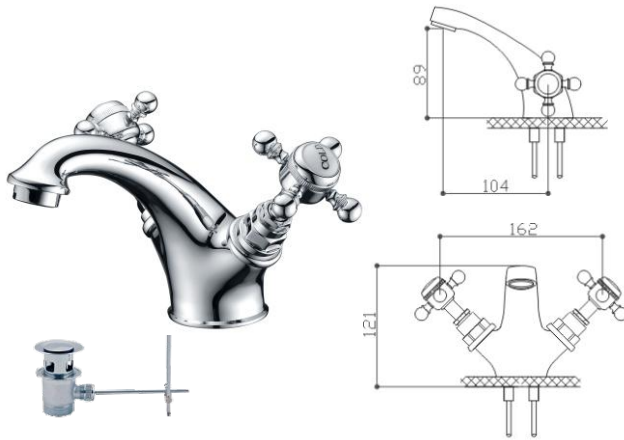

Waldorf Brassware

WO003
WALDORF BASIN MONO
(INC POP UP WASTE)
£192
Suitable for all plumbing systems 0.1 bar to 6.0 bar pressure