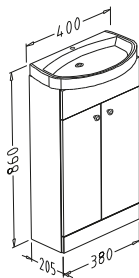

M103/BU38
Tanya 400 Basin Unit
£160
CFB-400
Washbasin 400mm
£109