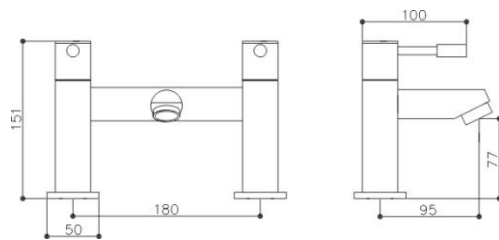

Teknik Brassware

TE004
TEKNIK BATH FILLER
£149
Suitable for all plumbing systems 0.2 bar to 6.0 bar pressure