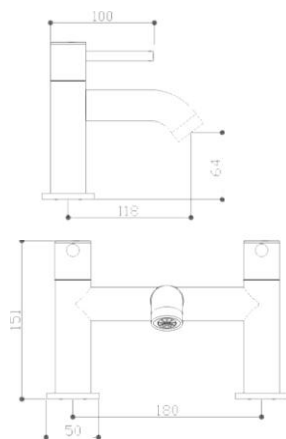

Cora Brassware

CO004
CORA BATH FILLER
£155
Suitable for all plg systems 0.2 bar to 6.0 bar pressure

flow, stop and go®