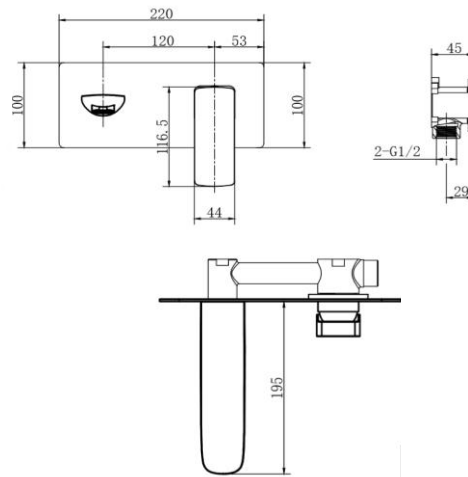

Brix Brassware Matt Black (Electroplated)