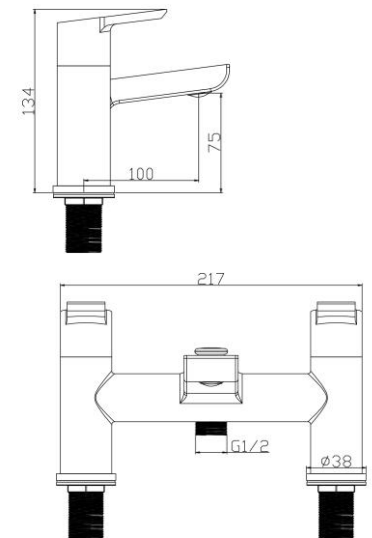

MI005
MIDI BATH/SHOWER & KIT INC SMOOTH PVC HOSE
£267
Suitable for all plumbing systems 0,2 bar to 6.0 bar pressure