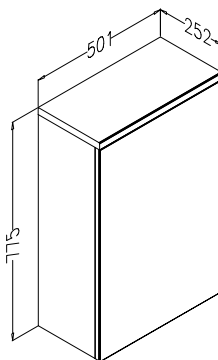

M109/TU50
Slim 50cm WC Unit

£210