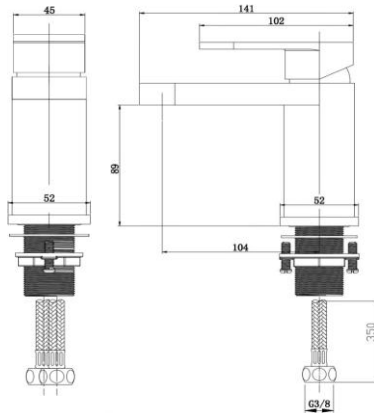

Amor Brassware

AM003
AMOR BASIN MONO MIXER
INC CLICKER WASTE
£130
Suitable for all plumbing systems 0.2 bar to 6.0 bar pressure