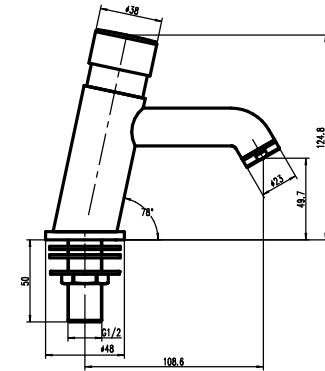

UT05
NON CONCUSSIVE BASIN MONO
(TEMPERATURE ADJUSTABLE)
£184

- **SOFT-TOUCH OPERATION SINGLE CONTROL MIXER**
  Improved comfort
- **ADJUSTABLE MAXIMUM TEMPERATURE LIMITER**
  Anti-scalding safety
- **TIME FLOW PRE-SET AT ~7 SECONDS**
  can be adjusted from 3 - 10 seconds Optimised water consumption
- **SOFT TECHNOLOGY**
  Scale-resistant cartridge with integrated flow rate adjustment ring
- **SCALE-RESISTANT FLOW STRAIGHTENER 3 LPM**
  Water savings and minimal servicing