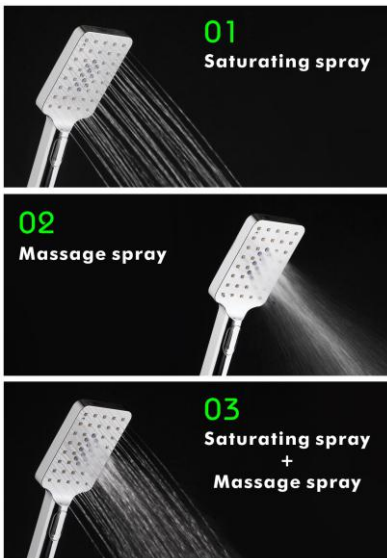

This process will help remove debris and limescale from the hot and cold inlet and outlets.

BRIX ADJUSTABLE DUAL SHOWER

BR012
£460

THERMOSTATIC MIXER SHOWER WITH RISER RAIL

FEATURES:

- Integrated diverter valve
- 100% Brass valve
- Cool touch / Scale guard shower valve
- Anti-scald safety stop at 38 C
- Adjustable height riser rail
- 3 Layer chromium electro plating
- 10 Year guarantee
- Easy clean rubber nozzles on shower head
- 3 Mode handset with select button
- Easy fix connections included
- Anti bacterial PVC shower hose

Fast fit kit included

CORA ADJUSTABLE DUAL SHOWER

CO011
£398

Fast fit kit included

THERMOSTATIC MIXER SHOWER WITH RISER RAIL

FEATURES:

- Valve controls recessed into handles
- Integrated diverter valve
- 100% Brass valve
- Cool touch shower valve
- Anti-scald safety stop at 38 C
- Adjustable height riser rail
- 3 Layer chromium electro plating
- 10 Year guarantee
- Easy clean rubber nozzles on shower head
- 3 Mode handset with select button
- Easy fix connections included
- Anti bacterial PVC shower hose