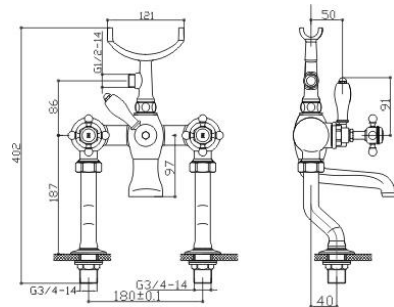

WO000
 WALDORF BATH TAPS (PAIR)
 £174
 Suitable for all plumbing systems 0.1 bar to 6.0 bar pressure

WALDORF FIXED DUAL SHOWER

WA012
£782

THERMOSTATIC MIXER SHOWER WITH RISER RAIL

FEATURES:

- 100% Brass rail & valve
- Ceramic/brass handles
- Thermostatic shower valve
- Anti-scald safety stop at 38 C
- 3 Layer chromium electro plating
- 10 Year guarantee
- Brass 200mm shower head
- Brass 1/4 turn diverter