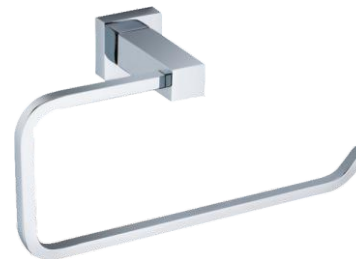

Brix Brass Accessories

AX38
ROBE HOOK
£21

AX32
TUMBLER HOLDER & CERAMIC CUP
£33