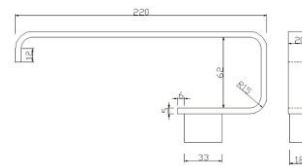

AF42
GLASS SHELF
£47

AF41
TRIPLE TOWEL SHELF
£104

Loft Brass Accessories

DX38
ROBE HOOK
£24

DX32
TUMBLER HOLDER & GLASS CUP
£48

DX30
TOWEL RING
£47

DX31
TOILET ROLL HOLDER
£41

DX34
GLASS SOAP DISH & HOLDER
£48