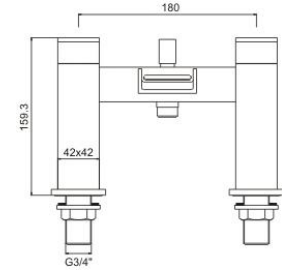

HO005
HORIZON BATH/SHOWER MIXER & KIT INC. SMOOTH PVC HOSE
£329
Suitable for plumbing systems 1.0 bar to 6.0 bar pressure