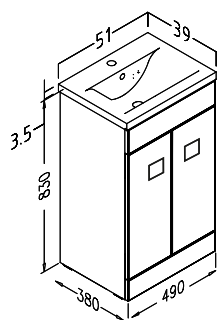

Nina Freestanding

M104/NI50
Nina 50cm 2 Door
Freestanding Unit White Gloss
Soft Close
Inc Square angled pull handles

£195