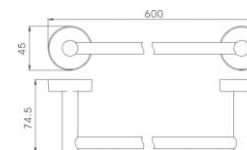

AF39K
TOWEL BAR
£55