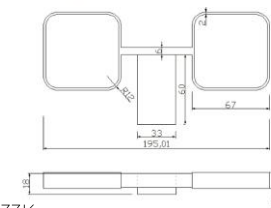

DX33K
DOUBLE TUMBLER HOLDER & GLASS CUPS
£95