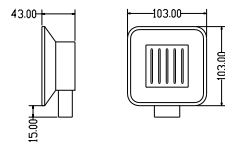

DX34K
GLASS SOAP DISH & HOLDER
£68