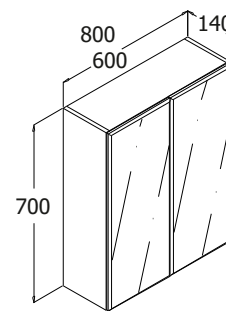

WMC80
Loft 80cm Mirrored Cabinet
2 Internal Glass Shelves
Soft Close
£299