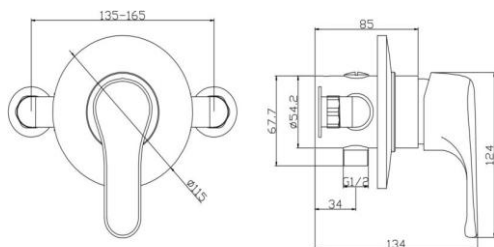

SH74
BRASS SHOWER HEAD VANDAL RESISTANT
£88

TMV08
15MM MIXING VALVE
£98

TMV09
22MM MIXING VALVE
£109

Ultima Showers
135 - 160mm Adjustable Centres

UT20

UT21
ULTIMA SINGLE LEVER THERMOSTATIC
(EXPOSED & CONCEALED)
£323