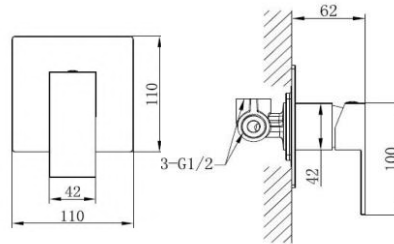

HO005
HORIZON BATH/SHOWER MIXER & KIT INC. SMOOTH PVC HOSE
£329
Suitable for plumbing systems 1.0 bar to 6.0 bar pressure

HO005A
HORIZON WALL MOUNTED BATH/SHOWER MIXER & KIT INC SMOOTH PVC HOSE
£422
Suitable for plumbing systems 1.0 bar to 6.0 bar pressure