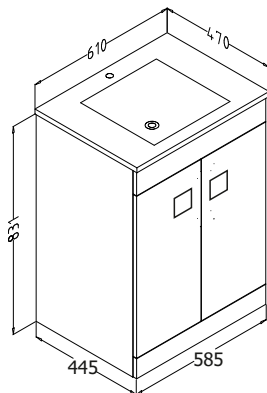

Loft 60cm 2 Door Freestanding

M120/VBU60
Loft 60cm Freestanding Unit Only
2 Doors Soft Closing

£210