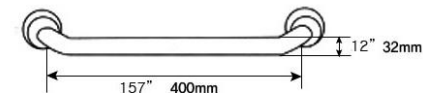

GB68
300MM BRASS GRAB RAIL
£55

GB69
400MM BRASS GRAB RAIL
£63

W - 440 P - 84 D - 227 Ø - 25.4

GB66
BRASS GRAB RAIL
£76

W - 440 P - 106 D - 227 Ø - 25.4

GB67
BRASS GRAB RAIL WITH SOAP BASKET
£95

EXPOSED SHOWERS