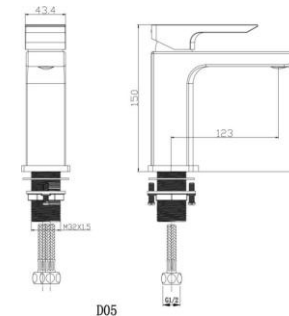

BI003
BRIX BASIN MONO MIXER
INC CLICKER WASTE
£183
Suitable for all plg systems 0.2 bar to 6.0 bar pressure