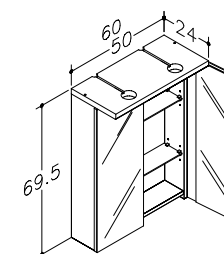

ILLUMINATED AND MIRRORED WALL CABINETS

All cabinets feature glass shelves and soft closing doors.

Illuminated mirrors also offer LED lights and shaver socket, together with double sided mirrored doors.

All illuminated cabinets are IP44 rated.

Illuminated Mirrored Cabinets

RV46L
Rasa 45cm Illuminated Mirrored Cabinet
- 2 Internal Glass Shelves
- 1 LED Light & Transformer
- Shaver Socket & Switch
- Soft Close
- IP44 rated
£275

MI/QPV5044
Amor 50cm Illuminated Mirrored Cabinet
- 2 Internal Glass Shelves
- 2 LED Lights & Transformer
- Shaver Socket & Switch
- Double Sided Mirrored Doors
- Soft Close
- IP44 Rated
£315

MI/QPV6044
Amor 60cm Illuminated Mirrored Cabinet
- 2 Internal Glass Shelves
- 2 LED Lights & Transformer
- Shaver Socket & Switch
- Double Sided Mirrored Doors
- Soft Close
- IP44 Rated
£372