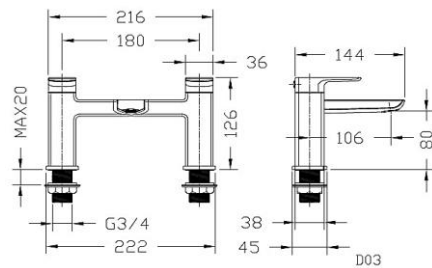

Square brushed brass accessories and showers available to match.

Brix Brassware Brushed Brass (Electroplated)

B1003BB
 BRIX BASIN MONO MIXER
 INC CLICKER WASTE
 £247
 Suitable for all plumbing systems 0.2 bar to 6.0 bar pressure