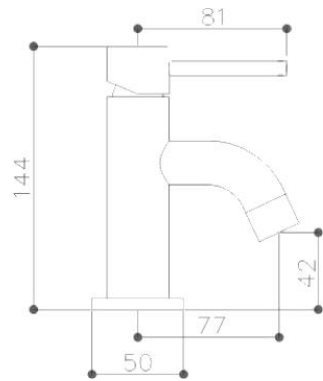

Cora Brassware

CO002
CORA MINI BASIN MONO MIXER
INC CLICKER WASTE
£104
Suitable for plumbing systems 1.0 bar to 6.0 bar pressure