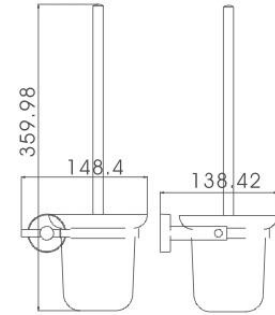

AF33
DOUBLE TUMBLER HOLDER & CERAMIC CUPS
£45

AF35
SOAP HOLDER
£44

AF46
SOAP DISPENSER & HOLDER
£31

AF37
TOILET BRUSH & HOLDER
£48

AF43
DOUBLE GLASS SHELF
£104

AF39
TOWEL BAR
£37

AF40
DOUBLE TOWEL BAR
£47

All Cora Accessories are made from premium grade brass and come with a manufacturer's ten year guarantee.