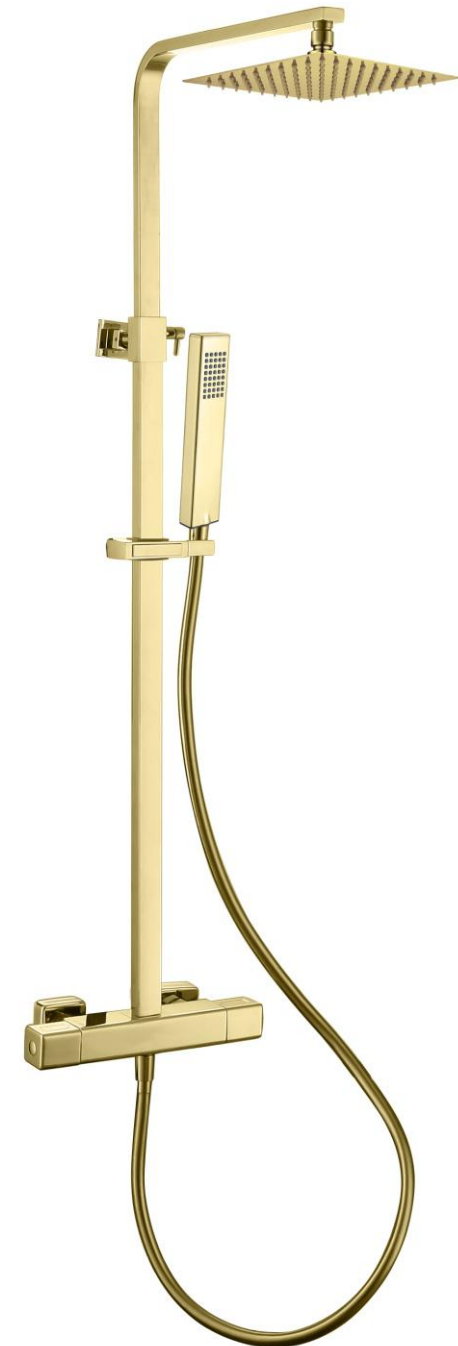

LOFT ADJUSTABLE DUAL SHOWER BRUSHED BRASS

LO010BB

£845

THERMOSTATIC MIXER SHOWER WITH RISER RAIL

FEATURES:

- Integrated diverter valve
- Controls recessed into handles
- Soft square valve design
- 100% Brass valve
- Cool touch shower valve
- Anti-scald safety stop at 38 C
- Adjustable height riser rail
- Electroplated
- 10 Year guarantee
- Easy clean rubber nozzles on shower head
- 3 Mode handset with select button
- Anti bacterial PVC shower hose

COMPATIBILITY:

Suitable for high pressure systems from 1.0 bar

- Pumped gravity fed systems
- Combination boilers
- Unvented high pressure systems

DIMENSIONS:

Valve centres 150mm

Valve width 294mm

Shower arm projection 360mm to centre of head

Shower head 250mm x 250mm

Riser rail adjustable from 803mm to 1288mm

CORA BRUSHED BRASS

COLD START TECHNOLOGY

The Cora range of brassware offers modern curved styling.

Cora basin mono mixers feature Cold Start Technology.

When the tap handle is lifted in a central position, the boiler is not activated. Hot water is only turned on as the lever is turned to the left.

This clever feature prevents the boiler being turned on unnecessarily - saving both energy and money.