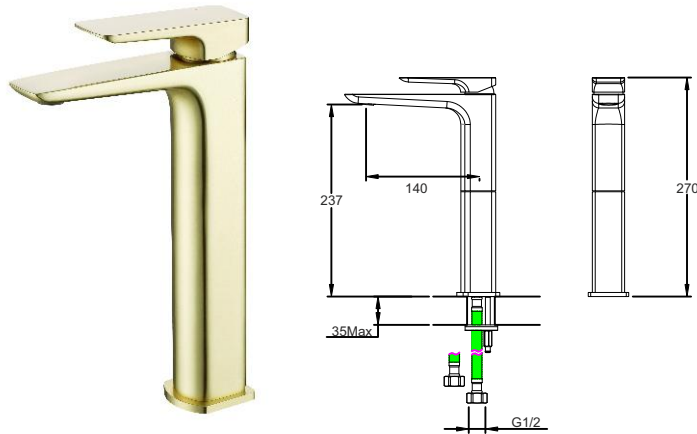

Brix Brassware Brushed Brass (Electroplated)

BI008BB
BRIX TALL BASIN MONO MIXER
£342
Suitable for plumbing systems 1.0 bar to 6.0 bar pressure