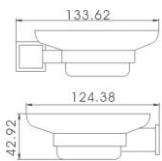

AX34
CERAMIC SOAP DISH & HOLDER
£32