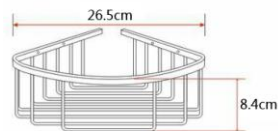

WB28K
CORNER BASKET MATT BLACK
EXTRA DEEP
£74