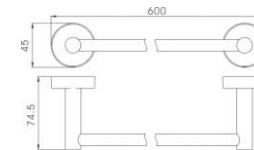

AF39BB
TOWEL BAR
£59