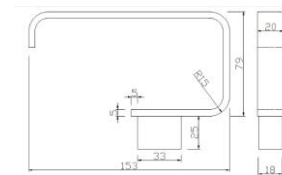

Loft Brass Accessories

DX32
TUMBLER HOLDER & GLASS CUP
£48