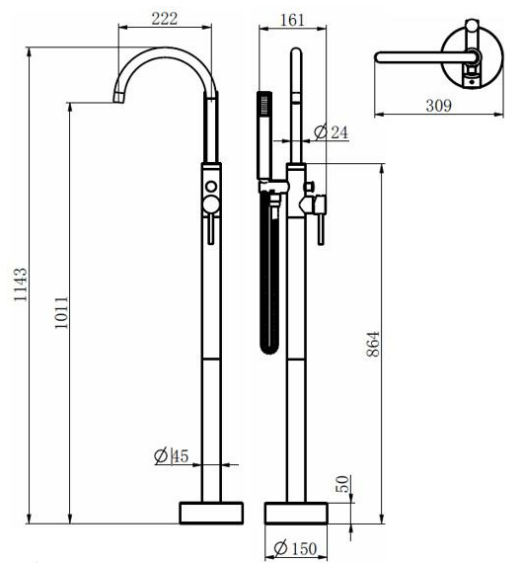

Cora Brassware

CO0014
CORA FREESTANDING BATH/SHOWER MIXER INC SMOOTH PVC HOSE
£478
Suitable for plumbing systems 1.0 bar to 6.0 bar pressure