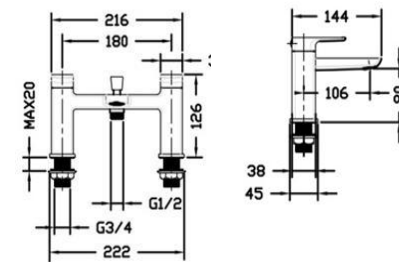

Brix Brassware Brushed Brass (Electroplated)

B1004BB
BRIX BATH FILLER
£311
Suitable for plumbing systems 1.0 bar to 6.0 bar pressure

B1005BB
BRIX BATH/SHOWER MIXER, KIT & SMOOTH PVC HOSE
£371
Suitable for plumbing systems 1.0 bar to 6.0 bar pressure