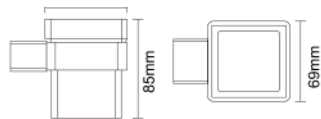

DX32K
TUMBLER HOLDER & GLASS CUP
£63