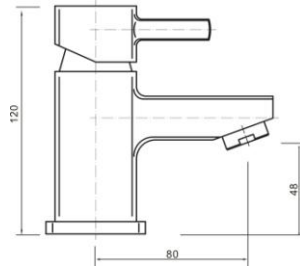

Nina Brassware

Y07
NINA MINI BASIN MONO MIXER
INC CLICKER WASTE
£80
Suitable for plumbing systems 1.0 bar to 6.0 bar pressure