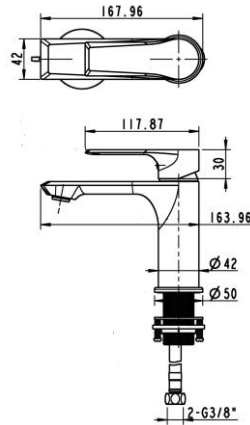

Luka Brassware

LK003
LUKA BASIN MONO MIXER
INC CLICKER WASTE
£161
Suitable for all plg systems 0.2 bar to 6.0 bar pressure