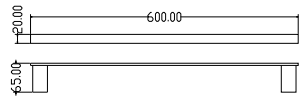

DX40BB
DOUBLE TOWEL BAR
£215