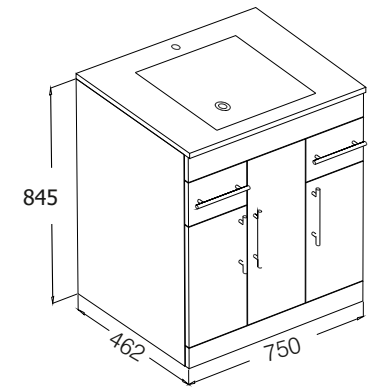

M108/VBU75
Polo 75cm Freestanding Unit Only
3 Doors Soft Closing & Two Drawers