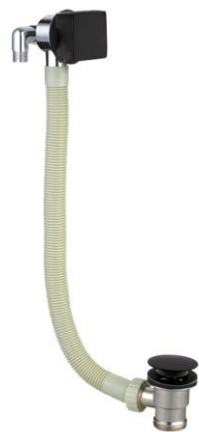

WA99K
- Combination Bath Filler
- Waterfall effect
- Easy clean waste
- Requires a control valve
£130