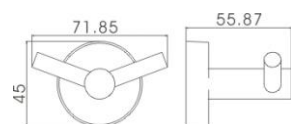

Cora Matt Black Accessories

AF38K
ROBE HOOK
£22