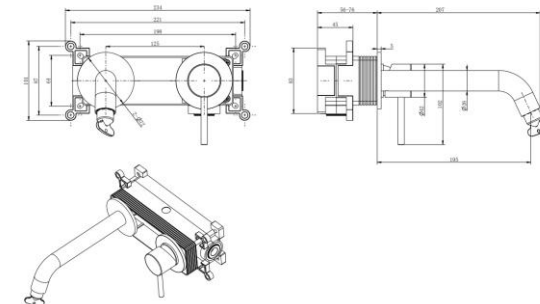

CO003C
CORA WALL MOUNTED BASIN MIXER 3 HOLE
INC. EASY FIX BOX
£247
Suitable for plumbing systems 1.0 bar to 6.0 bar pressure

CO0025
CORA WALL MOUNTED BASIN MIXER & EASY BOX
£212
Suitable for all plumbing systems 0.2 bar to 6.0 bar pressure
CAN BE INSTALLED HORIZONTALLY OR VERTICALLY