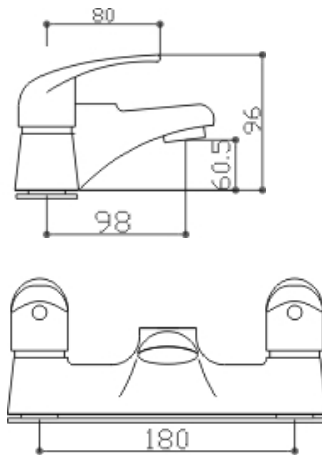

EC005
ECO BATH/SHOWER MIXER & KIT
£144
Suitable for all plumbing systems 0.1 bar to 6.0 bar pressure