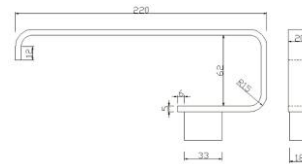

Loft Brushed Brass Accessories

DX32BB
TUMBLER HOLDER & GLASS CUP
£89