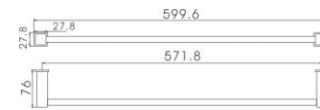

AX39
TOWEL BAR
£59