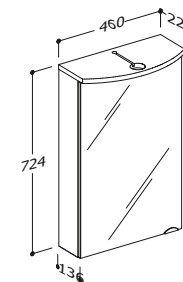

MI/QPV5044
Amor 50cm Illuminated Mirrored Cabinet
- 2 Internal Glass Shelves
- 2 LED Lights & Transformer
- Shaver Socket & Switch
- Double Sided Mirrored Doors
- Soft Close
- IP44 Rated
£315