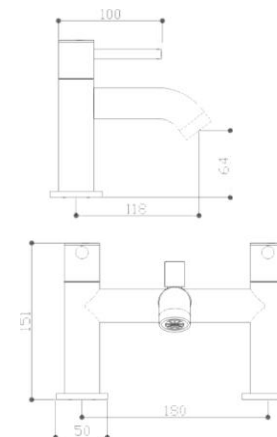

CO005BB
CORA BATH/SHOWER AND KIT INC. SMOOTH PVC HOSE
£285
Suitable for all plumbing systems 0.2 bar to 6.0 bar pressure

flow, stop and go®