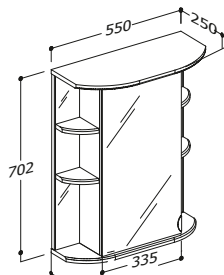

WMC100
Loft 100cm Mirrored Cabinet
Internal Glass Shelves
Soft Close
£385