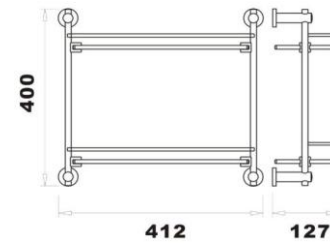

AF33
DOUBLE TUMBLER HOLDER & CERAMIC CUPS
£45

AF35
SOAP HOLDER
£44

AF46
SOAP DISPENSER & HOLDER
£31

AF37
TOILET BRUSH & HOLDER
£48

AF43
DOUBLE GLASS SHELF
£104

AF39
TOWEL BAR
£37

AF40
DOUBLE TOWEL BAR
£47

All Cora Accessories are made from premium grade brass and come with a manufacturer's ten year guarantee.