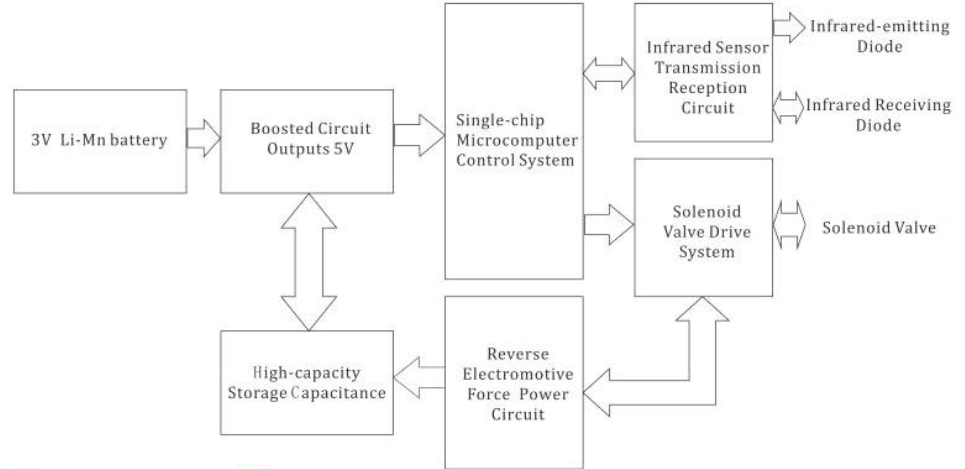

How does recycled current work?