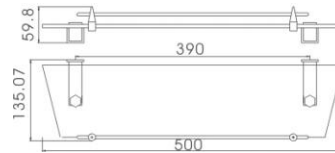

Brix Brass Accessories

AX37
TOILET BRUSH HOLDER
£56

AX43
DOUBLE GLASS SHELF
£148

TH01
CONCEALED TOILET ROLL HOLDER
£32

AX39
TOWEL BAR
£59

AX40
DOUBLE TOWEL BAR
£84

All Brix Accessories are made from premium grade brass and come with a manufacturer's ten year guarantee.