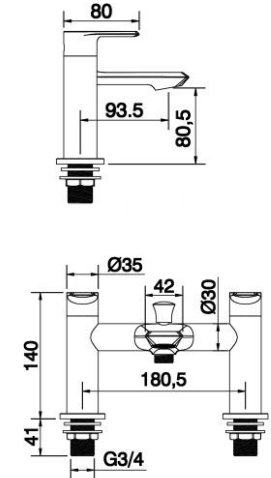

LK005
LUKA BATH/SHOWER & KIT INC SMOOTH PVC HOSE
£236
Suitable for all plumbing systems 0.2 bar to 6.0 bar pressure