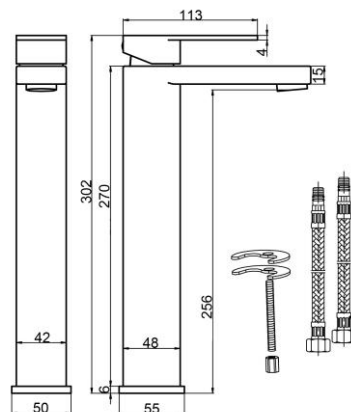

flow, stop and go®

LO008
LOFT TALL BASIN MONO MIXER
£243
Suitable for plumbing systems 1.0 bar to 6.0 bar pressure