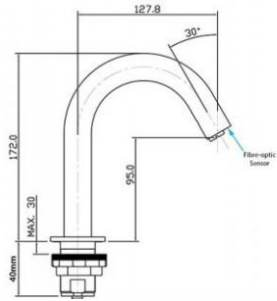

Infra Red Sensor Taps

UT10
LOOP INFRA RED SENSOR TAP
(MAINS OR BATTERY OPERATED)
£277