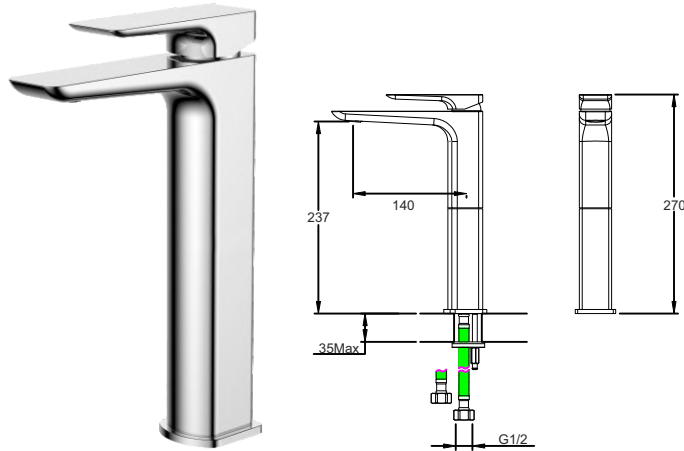

Brix Brassware

BI008
BRIX TALL BASIN MONO MIXER
£247
Suitable for plumbing systems 1.0 bar to 6.0 bar pressure