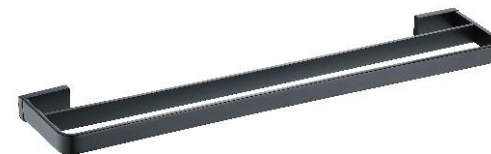

Loft Brass Accessories Matt Black (Electroplated)

WB28K
CORNER BASKET MATT BLACK
EXTRA DEEP
£74

WB26K
CORNER BASKET MATT BLACK
EXTRA DEEP
£176