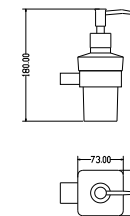

DX46K
GLASS SOAP DISPENSER & HOLDER
£75