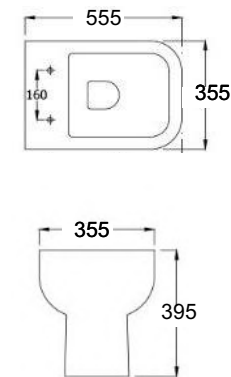

Square BTW Pan

SQ001
Square Back To Wall Pan
£255

SQSCSEAT
Square Soft Close Seat
£115

XTY008
Dual Flush Cistern

£99