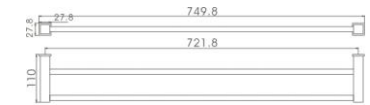

Brix Brass Accessories

AX37
TOILET BRUSH HOLDER
£56

AX43
DOUBLE GLASS SHELF
£148

TH01
CONCEALED TOILET ROLL HOLDER
£32

AX39
TOWEL BAR
£59

AX40
DOUBLE TOWEL BAR
£84

All Brix Accessories are made from premium grade brass and come with a manufacturer's ten year guarantee.