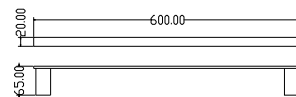

DX33
DOUBLE TUMBLER HOLDER & GLASS CUPS
£76

DX35
SOAP HOLDER
£56

DX46
GLASS SOAP DISPENSER & HOLDER
£56

Loft Brass Accessories

DX37
GLASS TOILET BRUSH & HOLDER
£78

DX39
TOWEL BAR
£84

DX40
DOUBLE TOWEL BAR
£110