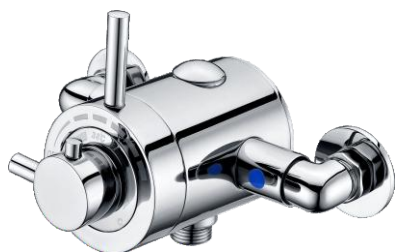

VM80
CONCENTRIC THERMOSTATIC
EXPOSED & CONCEALED
£325