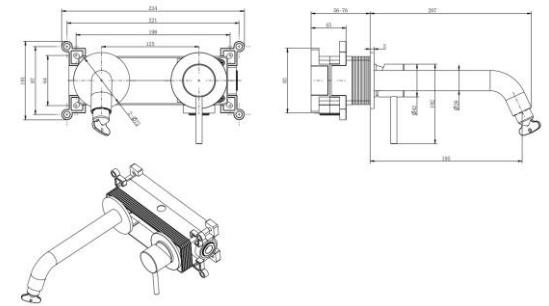

CO008BB
 CORA TALL BASIN MIXER
 NO CLICKER WASTE
 £235
 Suitable for plumbing systems 1.0 bar to 6.0 bar pressure

CO0025BB
 CORA WALL MOUNTED BASIN MIXER & EASY BOX
 £295
 Suitable for all plumbing systems 0.2 bar to 6.0 bar pressure
 CAN BE INSTALLED HORIZONTALLY OR VERTICALLY