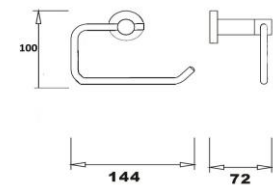

AX42
GLASS SHELF
£74

AX41
TRIPLE TOWEL SHELF
£185

Cora Brass Accessories

AF38
ROBE HOOK
£17

AF32
TUMBLER HOLDER & CERAMIC CUP
£31

AF30
TOWEL RING
£28

AF31
TOILET ROLL HOLDER
£33

AF34
CERAMIC SOAP DISH & HOLDER
£30