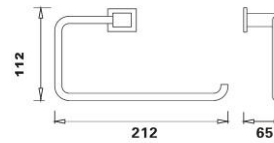

Brix Brass Accessories

AX38
ROBE HOOK
£21

AX32
TUMBLER HOLDER & CERAMIC CUP
£33