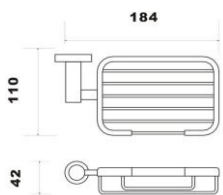

AF34
CERAMIC SOAP DISH & HOLDER
£30