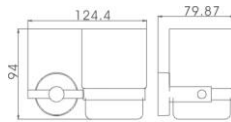

AF32BB
TUMBLER HOLDER & CERAMIC CUP
£45