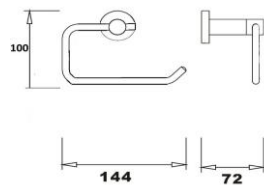

AF31K
TOILET ROLL HOLDER
£42