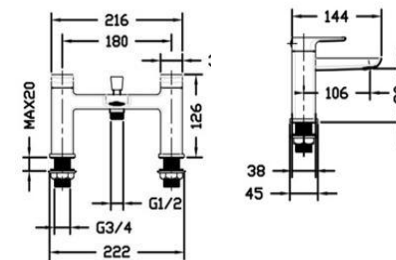

BI005
BRIX BATH/SHOWER MIXER, KIT & SMOOTH PVC HOSE
£274
Suitable for plumbing systems 1.0 bar to 6.0 bar pressure