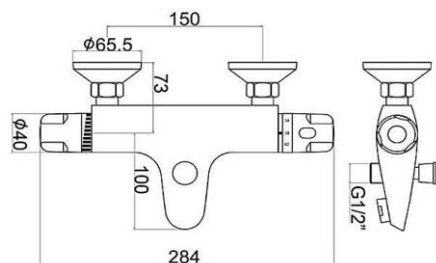

VM20B
ULTIMA THERMOSTATIC
BATH/SHOWER MIXER (NO KIT)
(WALL MOUNTED)
£158