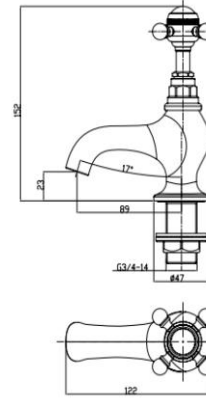

WO001
WALDORF BASIN TAPS (PAIR)
£161
Suitable for all plumbing systems 0.1 bar to 6.0 bar pressure

WO014
WALDORF FREESTANDING BATH SHOWER MIXER
(INC KIT & STANDPIPES)
£776
Suitable for all plumbing systems 0.2 bar to 6.0 bar pressure