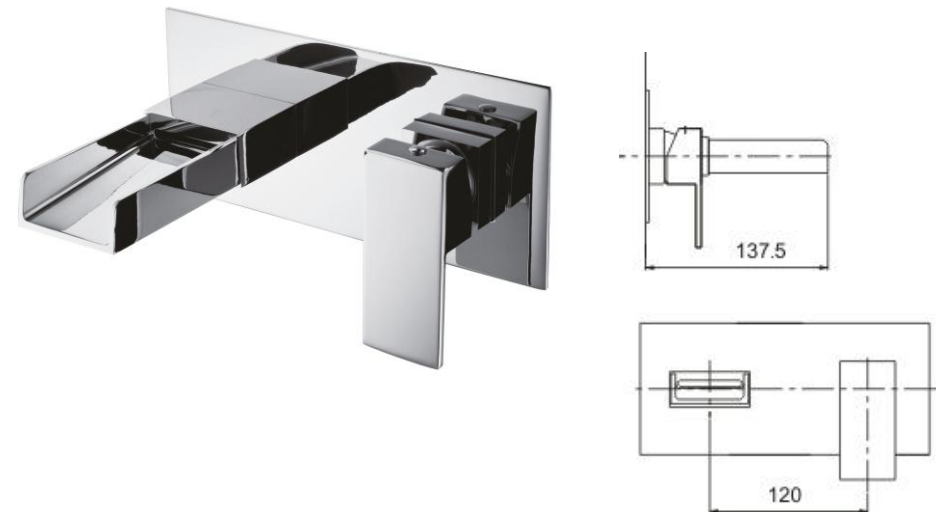

A large choice of deck and wall mounted options available.

Horizon Brassware

HO002
 HORIZON MINI BASIN MONO MIXER
 INC CLICKER WASTE
 £181
 Suitable for plumbing systems 1.0 bar to 6.0 bar pressure

HO003
 HORIZON BASIN MONO MIXER
 INC CLICKER WASTE
 £205
 Suitable for plumbing systems 1.0 bar to 6.0 bar pressure