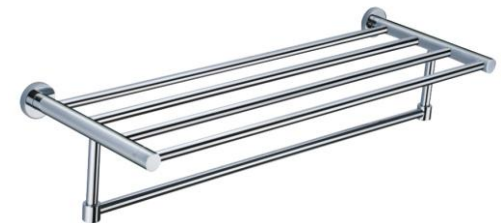

All Cora Accessories are made from premium grade brass and come with a manufacturer's ten year guarantee.