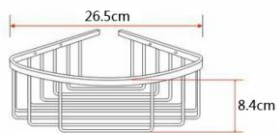

WB28
CORNER BASKET
EXTRA DEEP
£55