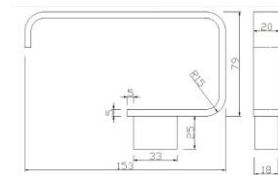

Loft Brushed Brass Accessories

DX32BB
TUMBLER HOLDER & GLASS CUP
£89