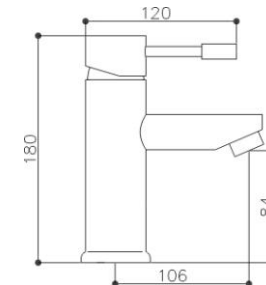

TE003
TEKNIK BASIN MONO MIXER
(INC CLICKER WASTE)
£99
Suitable for all plumbing systems 0.2 bar to 6.0 bar pressure

ecoflow