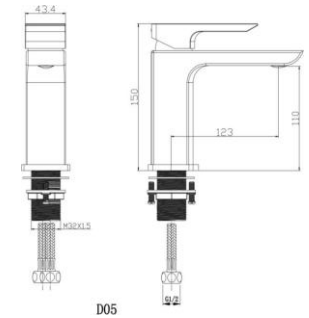

B1003K
BRIX BASIN MONO MIXER
INC CLICKER WASTE
£207
Suitable for all plg systems 0.2 bar to 6.0 bar pressure