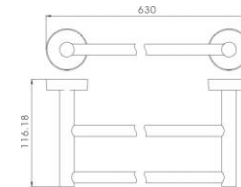

AF33
DOUBLE TUMBLER HOLDER & CERAMIC CUPS
£45

AF35
SOAP HOLDER
£44

AF46
SOAP DISPENSER & HOLDER
£31

AF37
TOILET BRUSH & HOLDER
£48

AF43
DOUBLE GLASS SHELF
£104

AF39
TOWEL BAR
£37

AF40
DOUBLE TOWEL BAR
£47

All Cora Accessories are made from premium grade brass and come with a manufacturer's ten year guarantee.