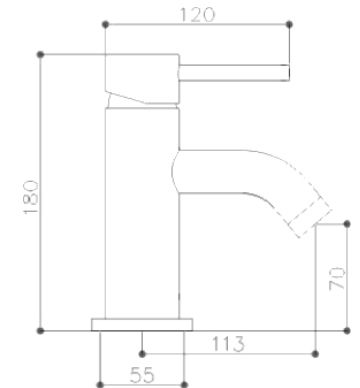

CO003
CORA BASIN MONO MIXER
INC CLICKER WASTE
£118
Suitable for all plumbing systems 0.2 bar to 6.0 bar pressure