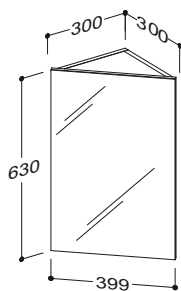

WMC100
Loft 100cm Mirrored Cabinet
Internal Glass Shelves
Soft Close
£385