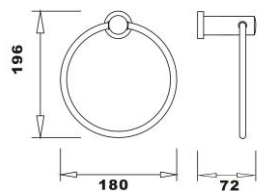

AF30K
TOWEL RING
£35