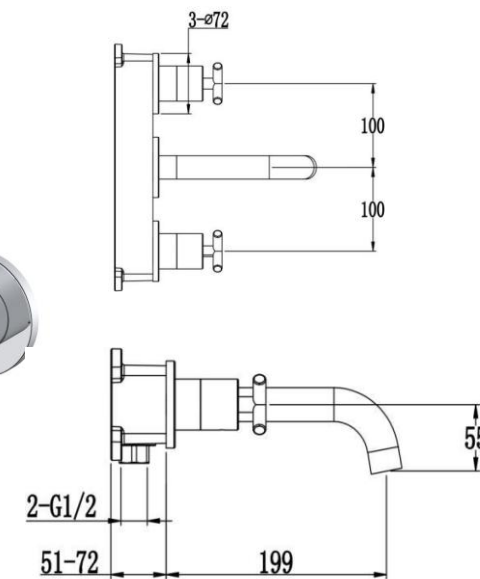

LE003B
LEVI WALL MOUNTED BASIN MIXER
(INC EASY BOX)
£274
Suitable for all plumbing systems 0.2 bar to 6.0 bar pressure