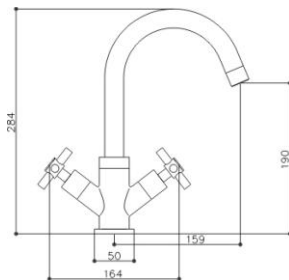

LE003
LEVI BASIN MONO MIXER (SWIVEL SPOUT)
INC CLICKER WASTE
£106
Suitable for all plumbing systems 0.2 bar to 6.0 bar pressure