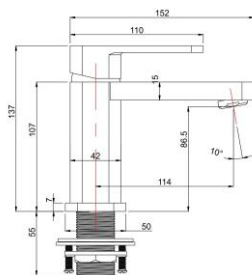

Loft Brassware

flow, stop and go®

LO002
LOFT MINI BASIN MONO MIXER
INC CLICKER WASTE
£145
Suitable for plumbing systems 1.0 bar to 6.0 bar pressure