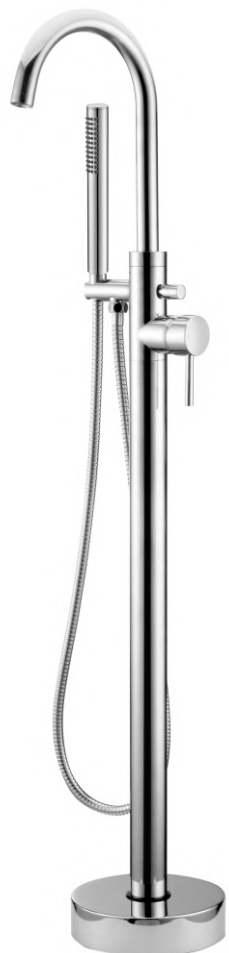

Cora Brassware

CO004
CORA BATH FILLER
£155
Suitable for all plg systems 0.2 bar to 6.0 bar pressure

flow, stop and go®

CO005
CORA BATH/SHOWER AND KIT INC. SMOOTH PVC HOSE
£185
Suitable for all plumbing systems 0.2 bar to 6.0 bar pressure

flow, stop and go®

Cora Brassware

CO0014
CORA FREESTANDING BATH/SHOWER MIXER INC SMOOTH PVC HOSE
£478
Suitable for plumbing systems 1.0 bar to 6.0 bar pressure

ECO BRASSWARE

ULTRA LOW PRESSURE

The Eco range of brassware combines contemporary styling with a great practicality.