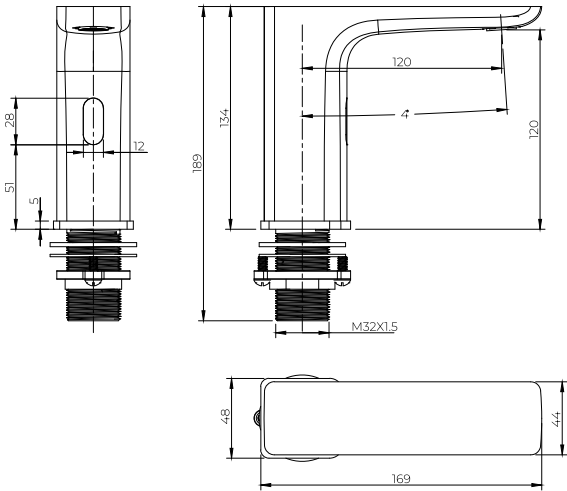

Eco Powered Sensor Tap - No Electrics Required

EC57
ECO POWERED INFRA RED SPOUT SENSOR TAP
(NO ELECTRICITY REQUIRED)
£253

How does recycled current work?