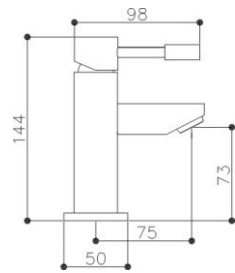

TE002
TEKNIK MINI BASIN MONO MIXER
INC CLICKER WASTE
£89
Suitable for plumbing systems 1.0 bar to 6.0 bar pressure