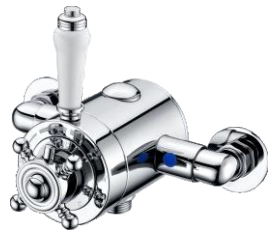

WO000
 WALDORF BATH TAPS (PAIR)
 £174
 Suitable for all plumbing systems 0.1 bar to 6.0 bar pressure

WALDORF FIXED DUAL SHOWER

WA012
£782

THERMOSTATIC MIXER SHOWER WITH RISER RAIL

FEATURES:

- 100% Brass rail & valve
- Ceramic/brass handles
- Thermostatic shower valve
- Anti-scald safety stop at 38 C
- 3 Layer chromium electro plating
- 10 Year guarantee
- Brass 200mm shower head
- Brass 1/4 turn diverter

WALDORF CONCEALED

AND ACCESSORIES

VCW01
Waldorf Conc Valve
1 Outlet
£375

VCW02
Waldorf Conc Triple Valve
2 Outlets
£445

TASHE2020
Brass Shower Head
200mm
£138

HG81
Waldorf Brass Handset
Ceramic Handle
£49

WE03
Waldorf Outlet Elbow
£29

SR07
Waldorf Brass Riser Kit
Ceramic Handle
£144

Waldorf Concentric Valve
Exposed & Concealed
Adjustable Centres
£325

For shower and ceiling arm options see page 124

Brix Brass Accessories

AX38
ROBE HOOK
£21