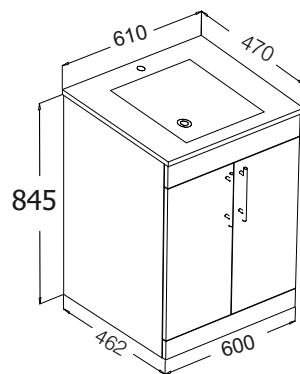

Polo 60cm 2 Door Freestanding