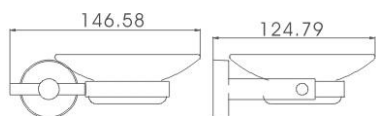

AX42
GLASS SHELF
£74

AX41
TRIPLE TOWEL SHELF
£185

Cora Brass Accessories

AF38
ROBE HOOK
£17

AF32
TUMBLER HOLDER & CERAMIC CUP
£31

AF30
TOWEL RING
£28

AF31
TOILET ROLL HOLDER
£33

AF34
CERAMIC SOAP DISH & HOLDER
£30