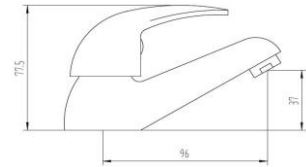

EC001
ECO BASIN TAPS
(PAIR)
£76
Suitable for all plumbing systems 0.1 bar to 6.0 bar pressure