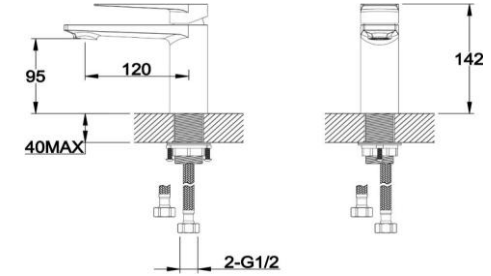

AP003
APEX BASIN MONO MIXER
INC CLICKER WASTE
£181
Suitable for plumbing systems 1.0 bar to 6.0 bar pressure