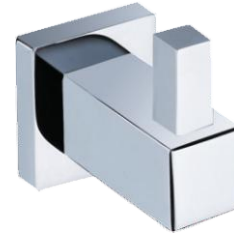

SR07
Waldorf Brass Riser Kit
Ceramic Handle
£144

Waldorf Concentric Valve
Exposed & Concealed
Adjustable Centres
£325

For shower and ceiling arm options see page 124

Brix Brass Accessories

AX38
ROBE HOOK
£21