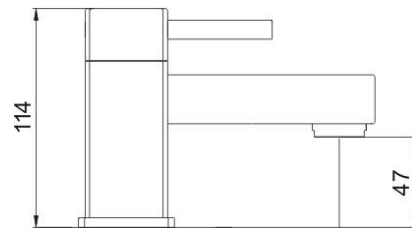

For matching Nina low pressure shower see page 117.

Nina Brassware

Y07
 NINA MINI BASIN MONO MIXER
 INC CLICKER WASTE
 £80
 Suitable for plumbing systems 1.0 bar to 6.0 bar pressure

Y05B
 NINA BASIN MONO MIXER
 INC CLICKER WASTE
 £98
 Suitable for all plumbing systems 0.1 bar to 6.0 bar pressure