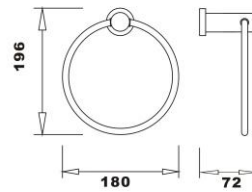

AX42
GLASS SHELF
£74

AX41
TRIPLE TOWEL SHELF
£185

Cora Brass Accessories

AF38
ROBE HOOK
£17

AF32
TUMBLER HOLDER & CERAMIC CUP
£31

AF30
TOWEL RING
£28

AF31
TOILET ROLL HOLDER
£33

AF34
CERAMIC SOAP DISH & HOLDER
£30