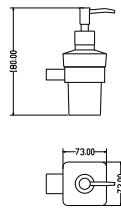

DX46
GLASS SOAP DISPENSER & HOLDER
£56