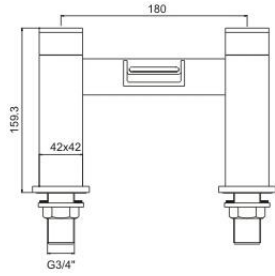

Horizon Brassware

HO004
HORIZON BATH FILLER
£284
Suitable for plumbing systems 1.0 bar to 6.0 bar pressure