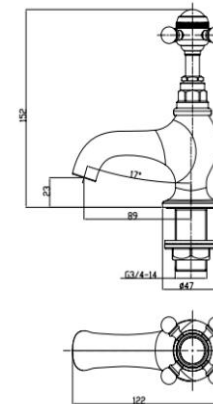

WO000
 WALDORF BATH TAPS (PAIR)
 £174
 Suitable for all plumbing systems 0.1 bar to 6.0 bar pressure

WALDORF FIXED DUAL SHOWER

WA012
£782

THERMOSTATIC MIXER SHOWER WITH RISER RAIL

FEATURES:

- 100% Brass rail & valve
- Ceramic/brass handles
- Thermostatic shower valve
- Anti-scald safety stop at 38 C
- 3 Layer chromium electro plating
- 10 Year guarantee
- Brass 200mm shower head
- Brass 1/4 turn diverter