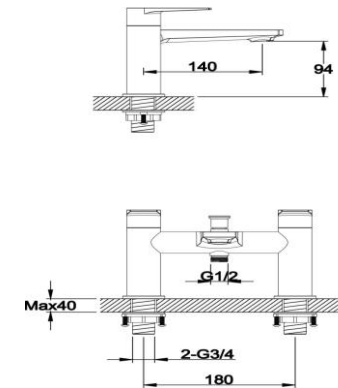

AP005
APEX BATH/SHOWER MIXER, KIT & SMOOTH PVC HOSE
£285
Suitable for plumbing systems 1.0 bar to 6.0 bar pressure