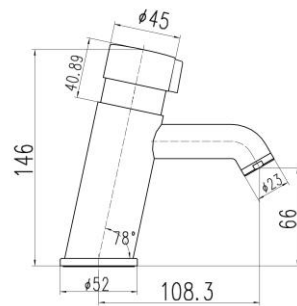

UT05
NON CONCUSSIVE BASIN MONO
(TEMPERATURE ADJUSTABLE)
£184

- **SOFT-TOUCH OPERATION SINGLE CONTROL MIXER**
  Improved comfort
- **ADJUSTABLE MAXIMUM TEMPERATURE LIMITER**
  Anti-scalding safety
- **TIME FLOW PRE-SET AT ~7 SECONDS**
  can be adjusted from 3 - 10 seconds Optimised water consumption
- **SOFT TECHNOLOGY**
  Scale-resistant cartridge with integrated flow rate adjustment ring
- **SCALE-RESISTANT FLOW STRAIGHTENER 3 LPM**
  Water savings and minimal servicing