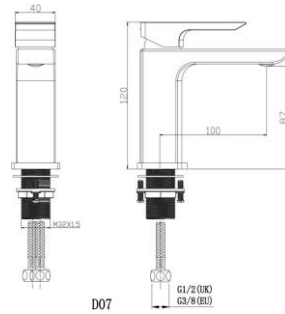

Brix Brassware Matt Black (Electroplated)

B1002K
BRIX MINI BASIN MONO MIXER
INC CLICKER WASTE
£192
Suitable for plumbing systems 1.0 bar to 6.0 bar pressure