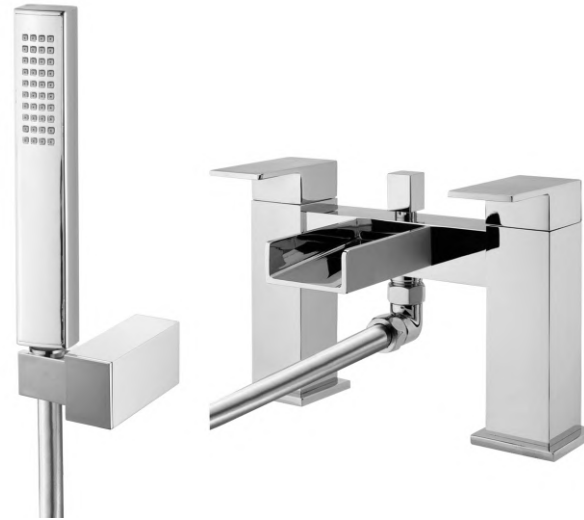

HO005
HORIZON BATH/SHOWER MIXER & KIT INC. SMOOTH PVC HOSE
£329
Suitable for plumbing systems 1.0 bar to 6.0 bar pressure