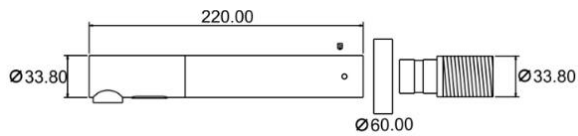

Infra Red Sensor Taps

UT03
LOFT INFRA RED SPOUT SENSOR TAP
(MAINS OR BATTERY OPERATED)
£303

UT11
REMOTE CONTROL
(SUITABLE FOR ALL SENSOR TAPS)
£64