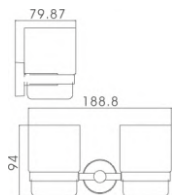

AF33
DOUBLE TUMBLER HOLDER & CERAMIC CUPS
£45