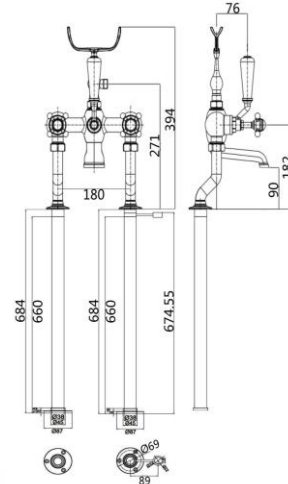

WO005
WALDORF BATH SHOWER MIXER
INC KIT
£496
Suitable for all plumbing systems 0.1 bar to 6.0 bar pressure