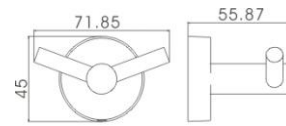

Cora Brass Accessories

AF38
ROBE HOOK
£17