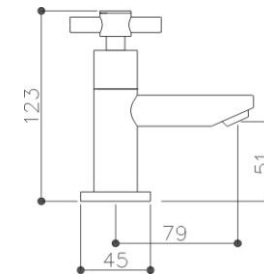

LEVI BRASSWARE

SWIVEL SPOUT MONO

The Levi range of brassware offers twin handle, cross head design throughout the range.

A large choice of deck and wall mounted options is available.

Levi Brassware

LE000
LEVI BATH TAPS (PAIR)
£93
Suitable for all plumbing systems 0.2 bar to 6.0 bar pressure