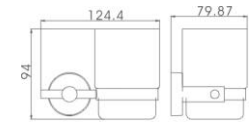

AX42
GLASS SHELF
£74

AX41
TRIPLE TOWEL SHELF
£185

Cora Brass Accessories

AF38
ROBE HOOK
£17

AF32
TUMBLER HOLDER & CERAMIC CUP
£31

AF30
TOWEL RING
£28

AF31
TOILET ROLL HOLDER
£33

AF34
CERAMIC SOAP DISH & HOLDER
£30