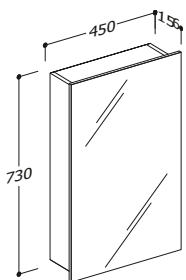

PV55
Giro 55cm Mirrored Cabinet
2 Internal White Shelves
£199

WMC100
Loft 100cm Mirrored Cabinet
Internal Glass Shelves
Soft Close
£385