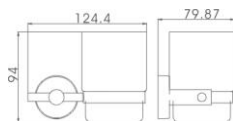

AF32K
TUMBLER HOLDER & CERAMIC CUP
£39