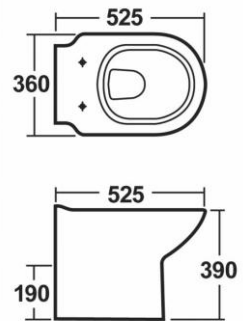

All sanitary ware comes with a five year guarantee.

D BTW Pan

DBTW05
D Back To Wall Pan
£221

DSCS002
D Soft Close Seat
£78

Square BTW Pan

SQ001
Square Back To Wall Pan
£255

SQSCSEAT
Square Soft Close Seat
£115