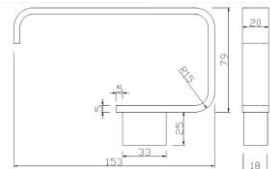

DX31K
TOILET ROLL HOLDER
£51