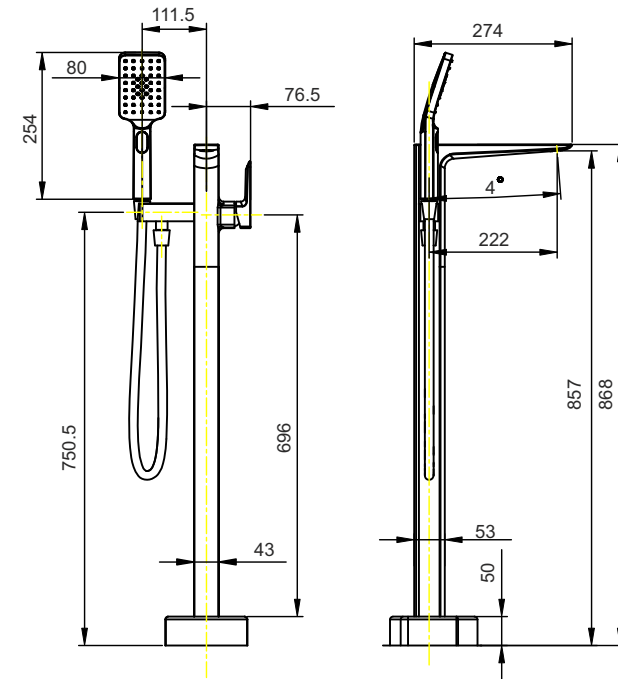

Brix Brassware Brushed Brass (Electroplated)