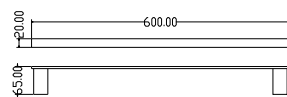

DX39K
TOWEL BAR
£106