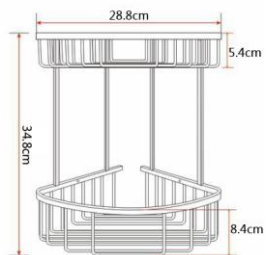

Chrome Brass Accessories

WB26
DOUBLE CORNER BASKET
EXTRA DEEP
£152