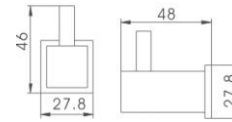

SR07
Waldorf Brass Riser Kit
Ceramic Handle
£144

Waldorf Concentric Valve
Exposed & Concealed
Adjustable Centres
£325

For shower and ceiling arm options see page 124

Brix Brass Accessories

AX38
ROBE HOOK
£21