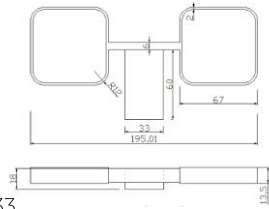

DX33
DOUBLE TUMBLER HOLDER & GLASS CUPS
£76