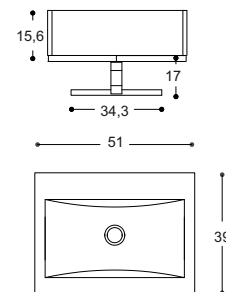

Nina Wall Hung

M104/WHN150
Nina 50cm 1 Door Unit Only
Wall Hung Unit
Soft Close
Inc. rectangular bar handle

£185

FB513913
50cm Ceramic Basin
510mm x 380mm x 35mm

£180

Over Cabinet LED Light

7493

£95