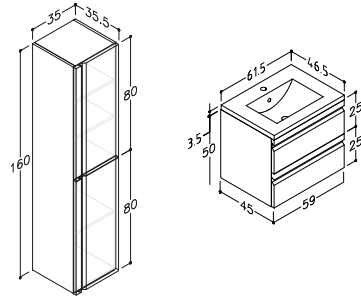

60cm 2 Drawer Basin Unit

M120/WHDBU60

£440

60cm Ceramic Basin

SB614618

£195

35cm 2 Door Tall Unit

M120/WHTU35

£335

*Mirror not available