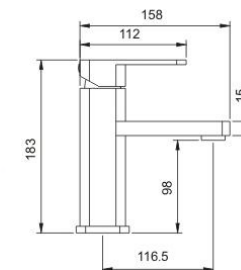

flow, stop and go®

LO003
LOFT BASIN MONO MIXER
INC CLICKER WASTE
£177
Suitable for all plumbing systems 0.2 bar to 6.0 bar pressure