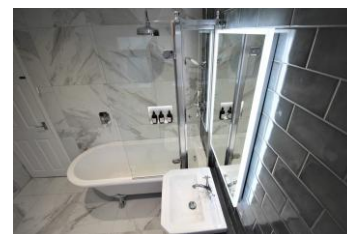

CLASSIC

WALDFORF BRASSWARE

Our comprehensive range of classic brassware, showers & valves.