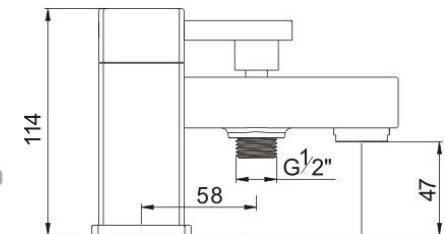

Y04B
NINA BATH/SHOWER MIXER, HOSE & KIT
£181
Suitable for all plumbing systems 0.2 bar to 6.0 bar pressure