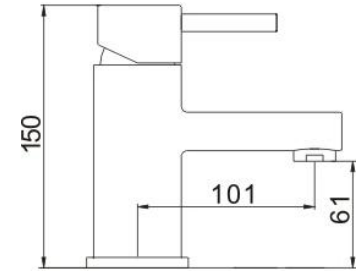

Y05B
NINA BASIN MONO MIXER
INC CLICKER WASTE
£98
Suitable for all plumbing systems 0.1 bar to 6.0 bar pressure