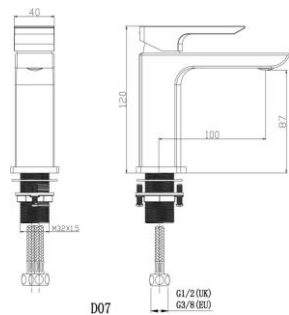

Brix Brassware

BI002
BRIX MINI BASIN MONO MIXER
INC CLICKER WASTE
£168
Suitable for plumbing systems 1.0 bar to 6.0 bar pressure