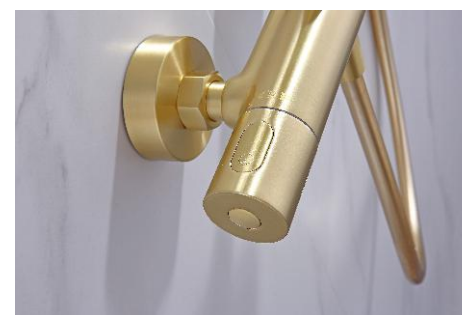

- Valve controls recessed into handles
- Integrated diverter valve
- 100% Brass valve
- Cool touch shower valve
- Anti-scald safety stop at 38 C
- Adjustable height riser rail
- Electroplated
- 10 Year guarantee
- Easy clean rubber nozzles on shower head
- 3 Mode handset with select button
- Easy fix connections included
- Anti bacterial PVC shower hose

Stainless steel shower head 250mm x 250mm

Riser rail adjustable from 840mm to 1240mm

CONCEALED SHOWERS SCALE GUARD

AND ANCILLARIES

WA89BB
 - Combination Bath Filler
 - Waterfall effect
 - Easy clean waste
 - Requires a control valve
 £115