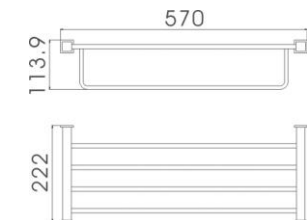

TH01
CONCEALED TOILET ROLL HOLDER
£32

All Brix Accessories are made from premium grade brass and come with a manufacturer's ten year guarantee.