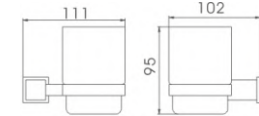

SR07
Waldorf Brass Riser Kit
Ceramic Handle
£144

Waldorf Concentric Valve
Exposed & Concealed
Adjustable Centres
£325

For shower and ceiling arm options see page 124

Brix Brass Accessories

AX38
ROBE HOOK
£21