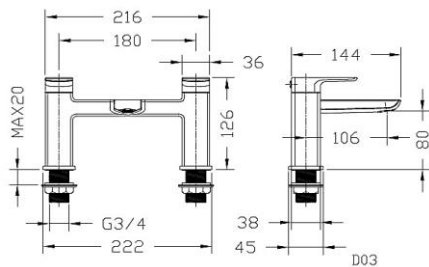

BI004
BRIX BATH FILLER
£243
Suitable for plumbing systems 1.0 bar to 6.0 bar pressure