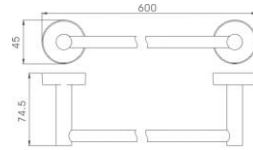

AF33
DOUBLE TUMBLER HOLDER & CERAMIC CUPS
£45

AF35
SOAP HOLDER
£44

AF46
SOAP DISPENSER & HOLDER
£31

AF37
TOILET BRUSH & HOLDER
£48

AF43
DOUBLE GLASS SHELF
£104

AF39
TOWEL BAR
£37

AF40
DOUBLE TOWEL BAR
£47

All Cora Accessories are made from premium grade brass and come with a manufacturer's ten year guarantee.