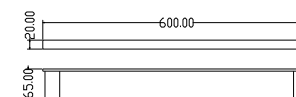

DX33
DOUBLE TUMBLER HOLDER & GLASS CUPS
£76

DX35
SOAP HOLDER
£56

DX46
GLASS SOAP DISPENSER & HOLDER
£56

Loft Brass Accessories

DX37
GLASS TOILET BRUSH & HOLDER
£78

DX39
TOWEL BAR
£84

DX40
DOUBLE TOWEL BAR
£110