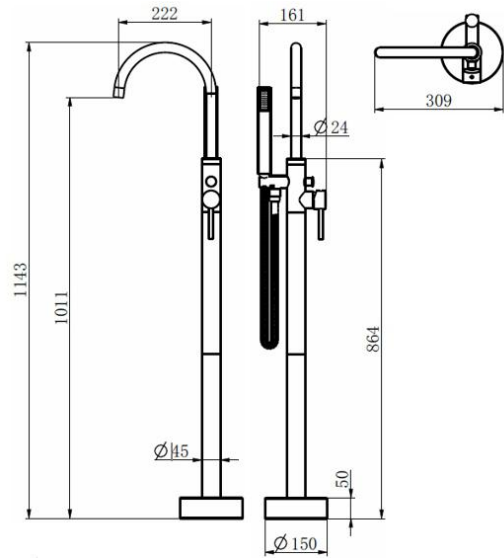

CO0014BB
CORA FREESTANDING BATH/SHOWER MIXER INC SMOOTH PVC HOSE
£695
Suitable for plumbing systems 1.0 bar to 6.0 bar pressure