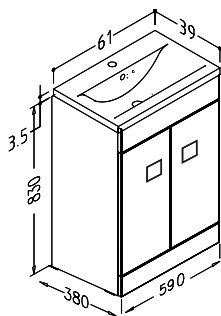

M104/NI60
Nina 60cm 2 Door
Freestanding Unit White Gloss
Soft Close
Inc Square angled pull handles

£215