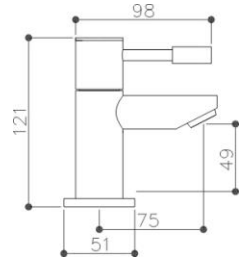

Teknik Brassware

TE000
TEKNIK BATH TAPS (PAIR)
£89
Suitable for all plumbing systems 0.2 bar to 6.0 bar pressure