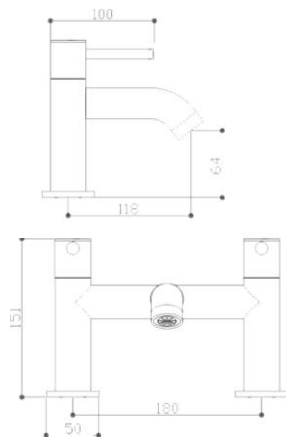

Cora Brassware

CO004K
CORA BATH FILLER
£175
Suitable for all plg systems 0.2 bar to 6.0 bar pressure