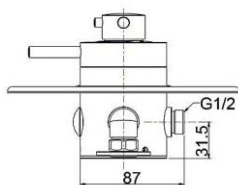

Ultima Showers
135 - 160mm Adjustable Centres

VM80
CONCENTRIC THERMOSTATIC
EXPOSED & CONCEALED
£325