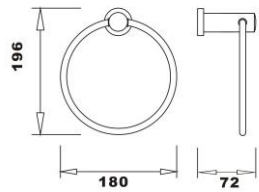

AF30BB
TOWEL RING
£40