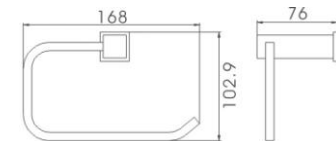

Brix Brass Accessories

AX38
ROBE HOOK
£21

AX32
TUMBLER HOLDER & CERAMIC CUP
£33