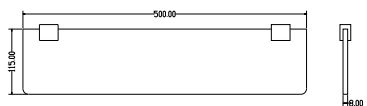

DX42K
GLASS SHELF
£68