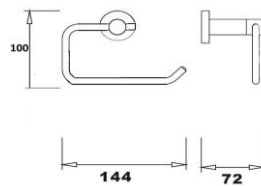

AF31BB
TOILET ROLL HOLDER
£49