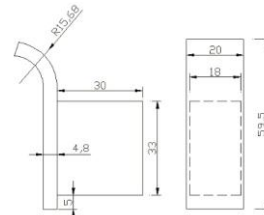

Loft Brushed Brass Accessories

DX38BB
ROBE HOOK
£40