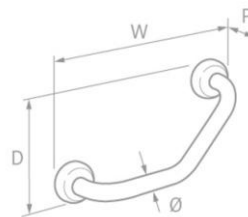

GB68
300MM BRASS GRAB RAIL
£55

GB69
400MM BRASS GRAB RAIL
£63

W - 440 P - 84 D - 227 Ø - 25.4

GB66
BRASS GRAB RAIL
£76

W - 440 P - 106 D - 227 Ø - 25.4

GB67
BRASS GRAB RAIL WITH SOAP BASKET
£95

EXPOSED SHOWERS