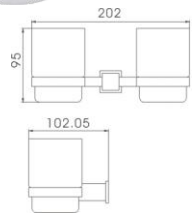

AX33
DOUBLE TUMBLER HOLDER & CERAMIC CUPS
£49