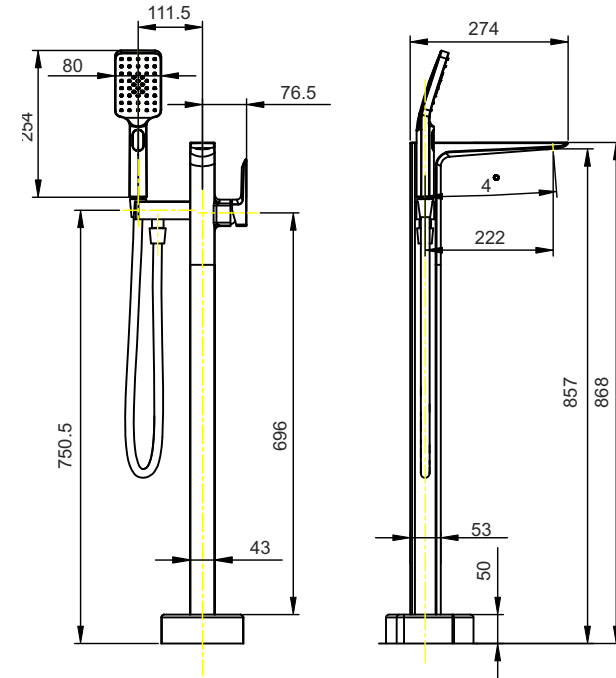

Brix Brassware Matt Black (Electroplated)