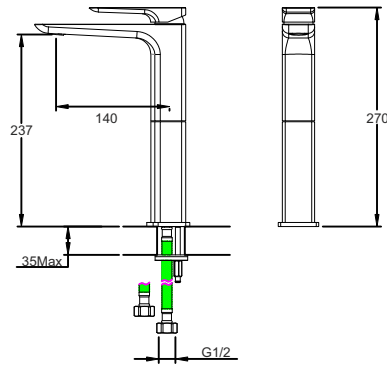

Brix Brassware Matt Black (Electroplated)

BI008K
BRIX TALL BASIN MONO MIXER
£282
Suitable for plumbing systems 1.0 bar to 6.0 bar pressure