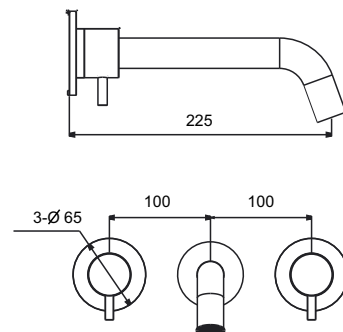

CO003C
CORA WALL MOUNTED BASIN MIXER 3 HOLE
INC. EASY FIX BOX
£247
Suitable for plumbing systems 1.0 bar to 6.0 bar pressure