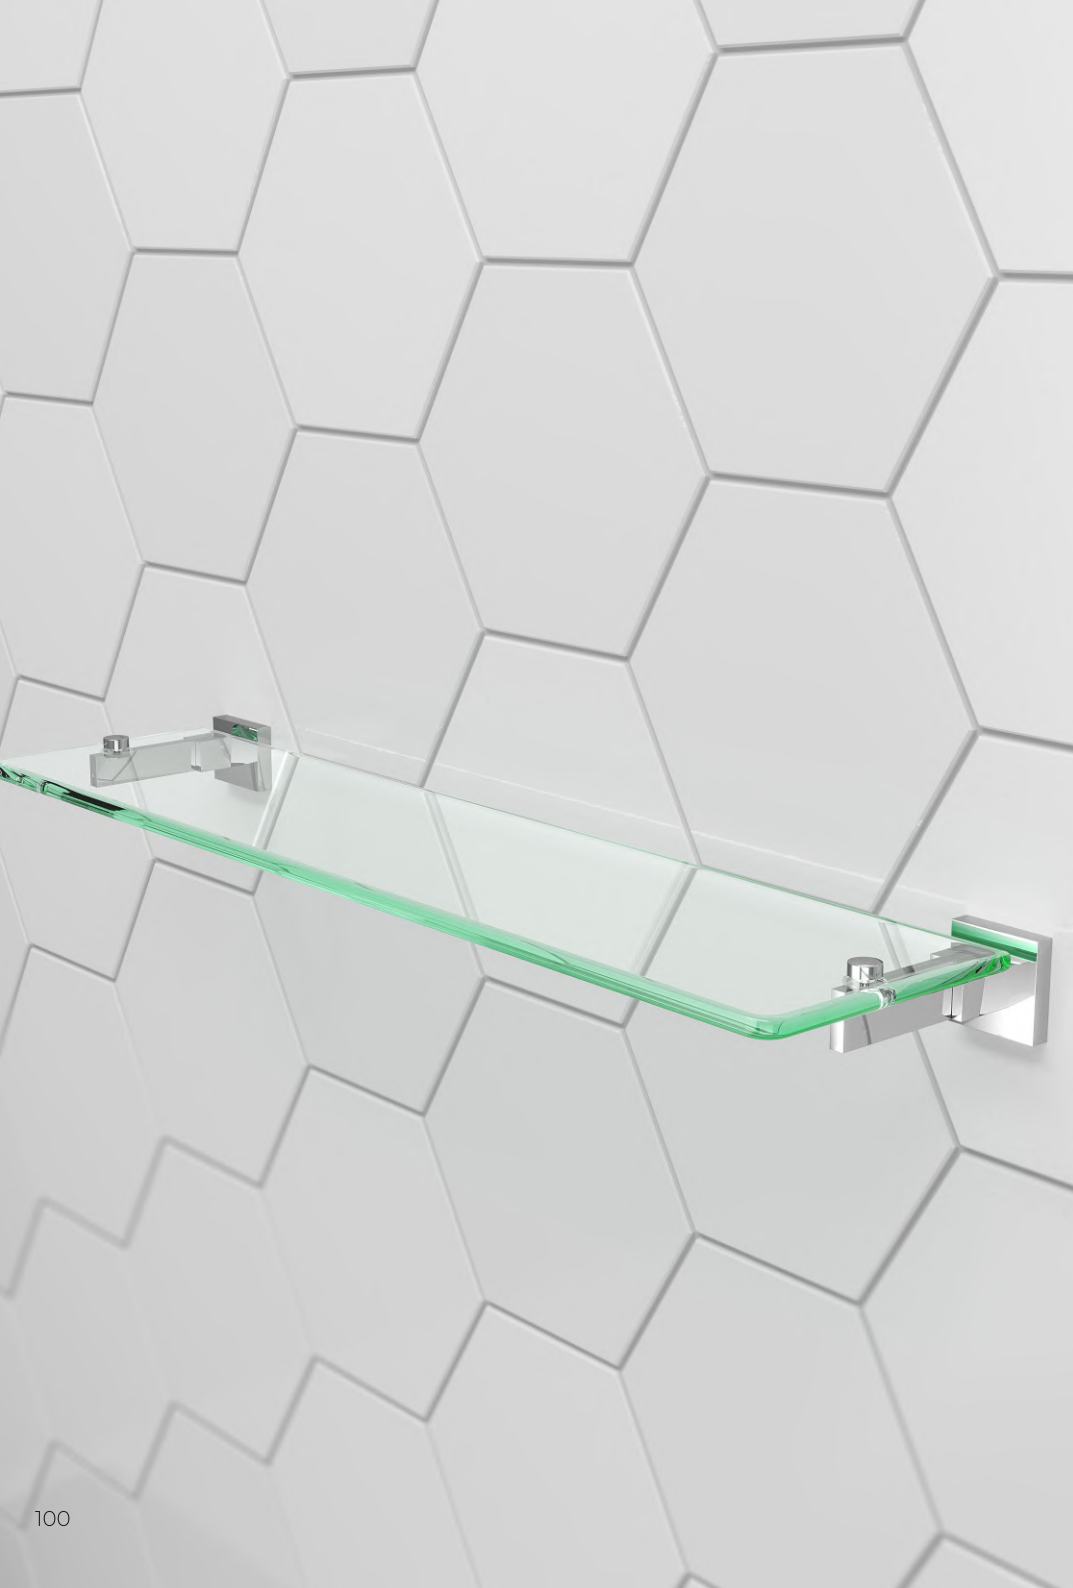

AX35
SOAP HOLDER
£51

AX46
SOAP DISPENSER & HOLDER
£46