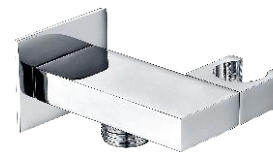

WB71
BRASS HANDSET HOLDER
£41

WB67
BRASS HANDSET HOLDER
(INTEGRATED OUTLET)
£56

WB12
ROUND BRACKET/ELBOW
HANDSET & HOSE
£61

WB13
SQUARE BRACKET/ELBOW
HANDSET & HOSE
£68

BATH SPOUTS

WS01
ROUND BATH SPOUT
£55