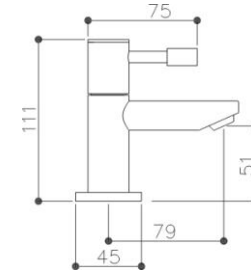

TE001
TEKNIK BASIN TAPS (PAIR)
£80
Suitable for all plumbing systems 0.2 bar to 6.0 bar pressure