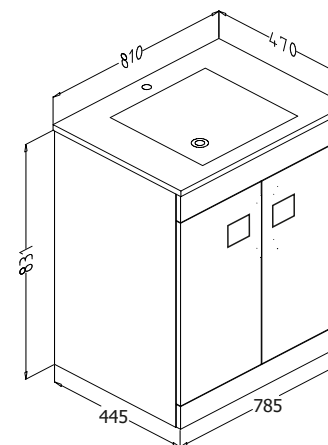

M120/VBU80
Loft 80cm Freestanding Unit Only
2 Doors Soft Closing

£265