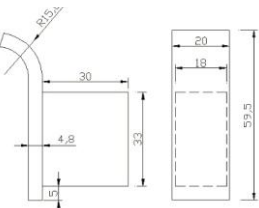

Loft Brass Accessories Matt Black (Electroplated)

DX38K
ROBE HOOK
£29