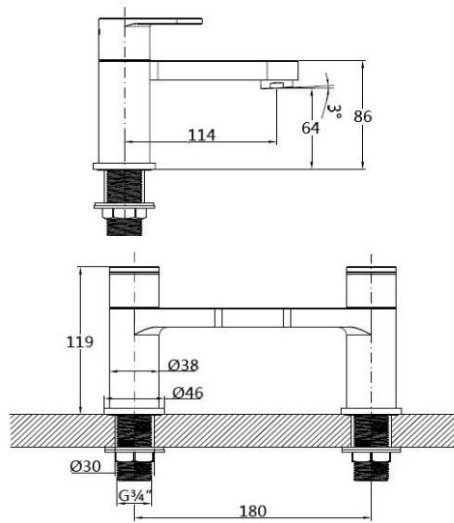

AM005
AMOR BATH/SHOWER MIXER, KIT & SMOOTH PVC HOSE
£214
Suitable for all plumbing systems 0.2 bar to 6.0 bar pressure