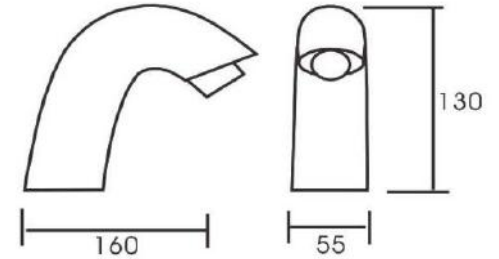

UT03
LOFT INFRA RED SPOUT SENSOR TAP
(MAINS OR BATTERY OPERATED)
£303