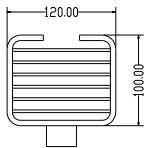

DX35
SOAP HOLDER
£56