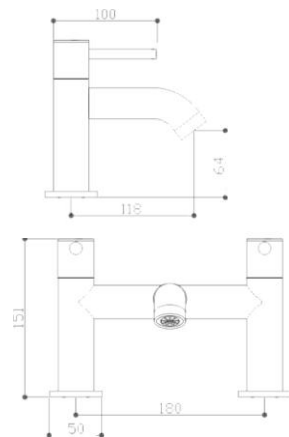

Cora Brushed Brass

CO004BB
CORA BATH FILLER
£175
Suitable for all plg systems 0.2 bar to 6.0 bar pressure

flow, stop and go®