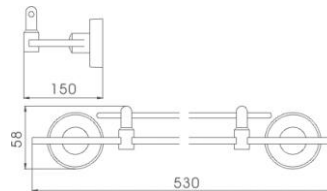

AF33
DOUBLE TUMBLER HOLDER & CERAMIC CUPS
£45

AF35
SOAP HOLDER
£44

AF46
SOAP DISPENSER & HOLDER
£31

AF37
TOILET BRUSH & HOLDER
£48

AF43
DOUBLE GLASS SHELF
£104

AF39
TOWEL BAR
£37

AF40
DOUBLE TOWEL BAR
£47

All Cora Accessories are made from premium grade brass and come with a manufacturer's ten year guarantee.