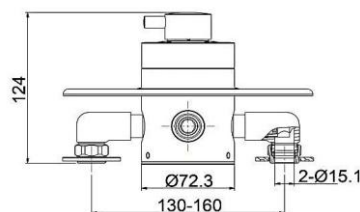

VM80
CONCENTRIC THERMOSTATIC
EXPOSED & CONCEALED
£325