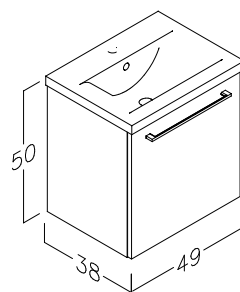

Nina Wall Hung

M104/WHN150
Nina 50cm 1 Door Unit Only
Wall Hung Unit
Soft Close
Inc. rectangular bar handle

£185