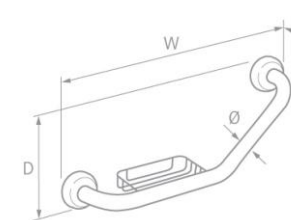

GB68
300MM BRASS GRAB RAIL
£55

GB69
400MM BRASS GRAB RAIL
£63

W - 440 P - 84 D - 227 Ø - 25.4

GB66
BRASS GRAB RAIL
£76

W - 440 P - 106 D - 227 Ø - 25.4

GB67
BRASS GRAB RAIL WITH SOAP BASKET
£95

EXPOSED SHOWERS