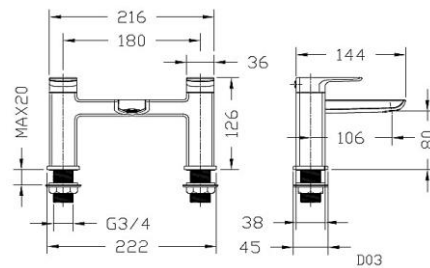

B1004K
BRIX BATH FILLER
£279
Suitable for plumbing systems 1.0 bar to 6.0 bar pressure