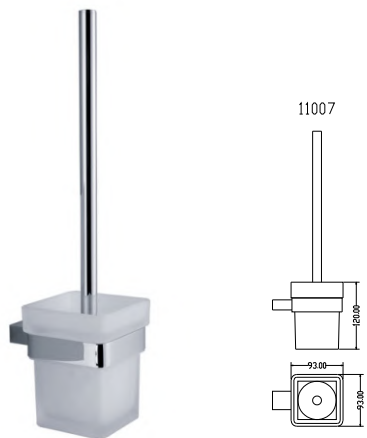

DX33
DOUBLE TUMBLER HOLDER & GLASS CUPS
£76

DX35
SOAP HOLDER
£56

DX46
GLASS SOAP DISPENSER & HOLDER
£56

Loft Brass Accessories

DX37
GLASS TOILET BRUSH & HOLDER
£78

DX39
TOWEL BAR
£84

DX40
DOUBLE TOWEL BAR
£110

DX42
GLASS SHELF
£53

All Loft Accessories are made from premium grade brass and come with a manufacturer's ten year guarantee.

Chrome Brass Accessories

WB26
DOUBLE CORNER BASKET
EXTRA DEEP
£152

WB28
CORNER BASKET
EXTRA DEEP
£55