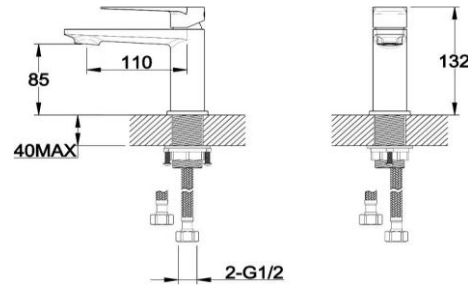

Apex Brassware

AP002
APEX MINI BASIN MONO MIXER
INC CLICKER WASTE
£145
Suitable for plumbing systems 1.0 bar to 6.0 bar pressure