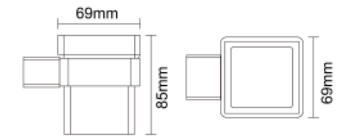

DX32BB
TUMBLER HOLDER & GLASS CUP
£89