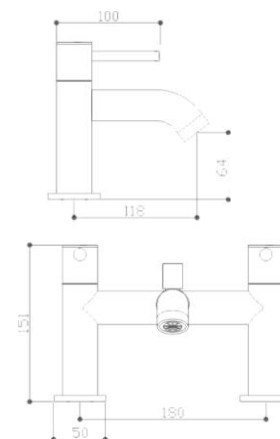

CO005
CORA BATH/SHOWER AND KIT INC. SMOOTH PVC HOSE
£185
Suitable for all plumbing systems 0.2 bar to 6.0 bar pressure

flow, stop and go®