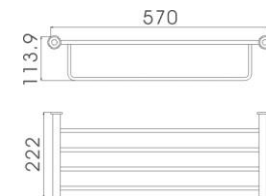

All Cora Accessories are made from premium grade brass and come with a manufacturer's ten year guarantee.