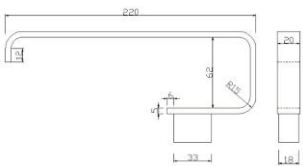

DX30K
TOWEL RING
£60