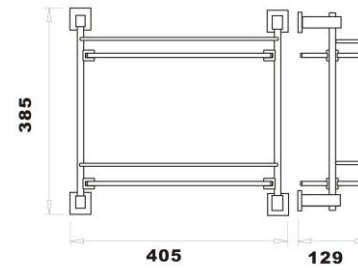

Brix Brass Accessories

AX37
TOILET BRUSH HOLDER
£56