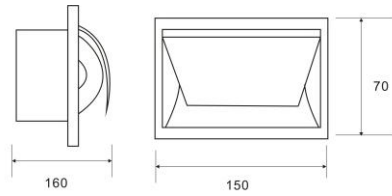

TH01
CONCEALED TOILET ROLL HOLDER
£32