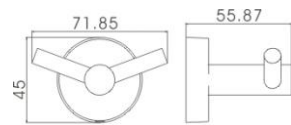

Cora Brushed Brass Accessories

AF38BB
ROBE HOOK
£25