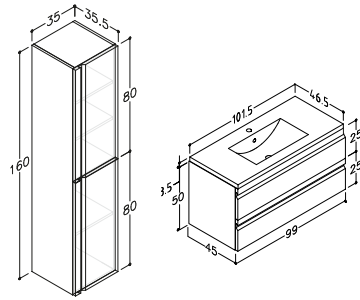

100cm 2 Drawer Basin Unit

M120/WHDBU100

£495

100cm Ceramic Basin

SB1014618

£295

35cm 2 Door Tall Unit

M120/WHTU35

£335

100cm Mirrored Cabinet

WMC100

£385

Over Cabinet LED Light

7493

£95