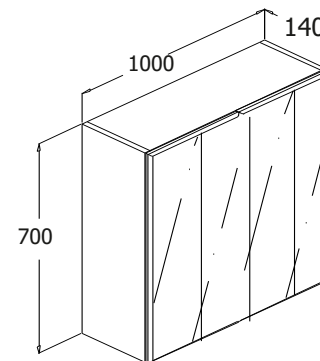

Mirrored Cabinets

VV45
Solo 45cm Mirrored Cabinet
2 Internal Glass Shelves
Soft Close
£149

WMC60
Loft 60cm Mirrored Cabinet
2 Internal Glass Shelves
Soft Close
£250

WMC80
Loft 80cm Mirrored Cabinet
2 Internal Glass Shelves
Soft Close
£299

M104/VV40K
Corner Mirrored Cabinet
2 Internal White Shelves
Soft Close
£179

WMC100
Loft 100cm Mirrored Cabinet
Internal Glass Shelves
Soft Close
£385