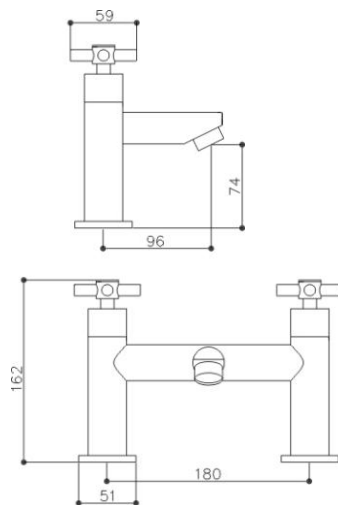

Levi Brassware

LE004
LEVI BATH FILLER
£137
Suitable for all plumbing systems 0.2 bar to 6.0 bar pressure