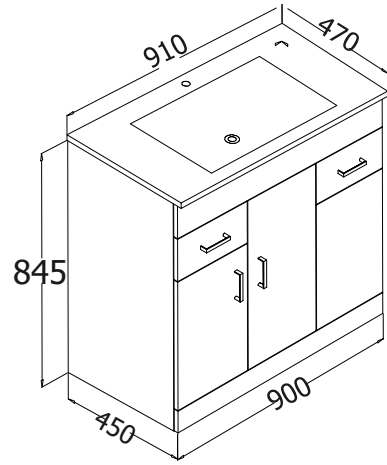

Polo

M108/VBU90
Polo 90cm Freestanding Unit Only
3 Doors Soft Closing & Two Drawers