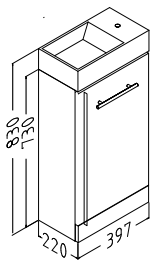

Cloakroom Units

M109/VBU40
Cubix 400 Basin Unit
£149
VP40F(a)
Washbasin 400mm
£90