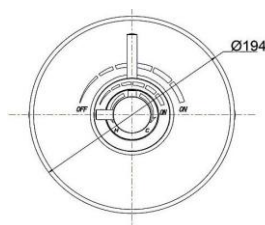

VM80
CONCENTRIC THERMOSTATIC
EXPOSED & CONCEALED
£325