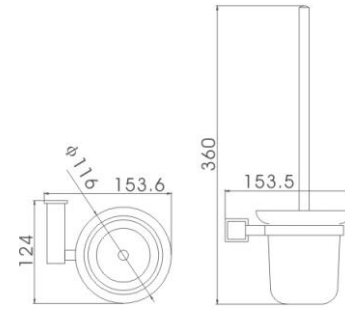

Brix Brass Accessories

AX37
TOILET BRUSH HOLDER
£56