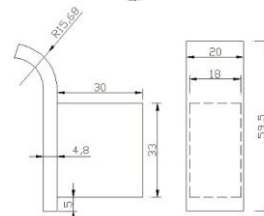

Loft Brass Accessories

DX38
ROBE HOOK
£24