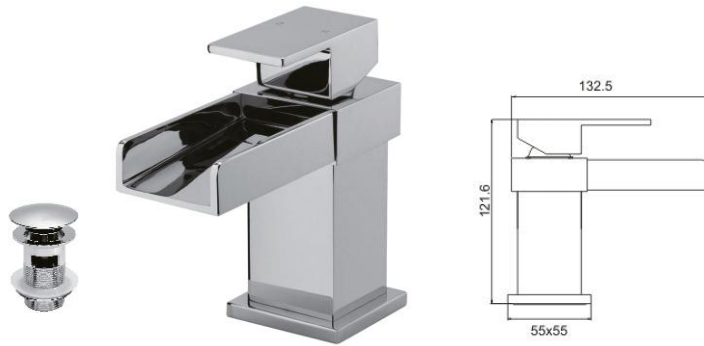

Horizon Brassware

HO002
HORIZON MINI BASIN MONO MIXER
INC CLICKER WASTE
£181
Suitable for plumbing systems 1.0 bar to 6.0 bar pressure