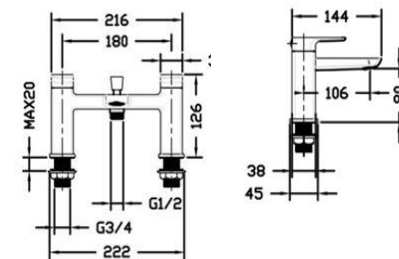

B1005K
BRIX BATH/SHOWER MIXER, KIT & SMOOTH PVC HOSE
£335
Suitable for plumbing systems 1.0 bar to 6.0 bar pressure