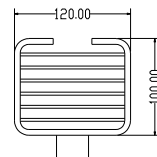

DX35K
SOAP HOLDER
£72