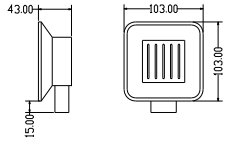

AF42
GLASS SHELF
£47

AF41
TRIPLE TOWEL SHELF
£104

Loft Brass Accessories

DX38
ROBE HOOK
£24

DX32
TUMBLER HOLDER & GLASS CUP
£48

DX30
TOWEL RING
£47

DX31
TOILET ROLL HOLDER
£41

DX34
GLASS SOAP DISH & HOLDER
£48