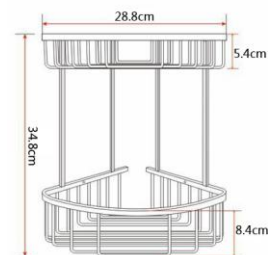

WB26K
CORNER BASKET MATT BLACK
EXTRA DEEP
£176