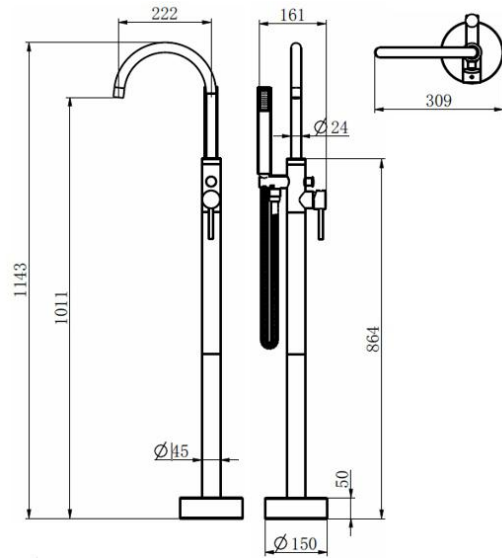

CO0014K
CORA FREESTANDING BATH/SHOWER MIXER INC SMOOTH PVC HOSE
£595
Suitable for plumbing systems 1.0 bar to 6.0 bar pressure