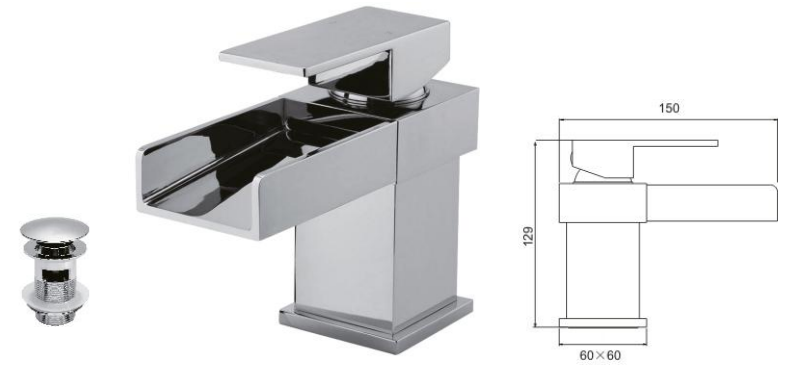

HO003
HORIZON BASIN MONO MIXER
INC CLICKER WASTE
£205
Suitable for plumbing systems 1.0 bar to 6.0 bar pressure