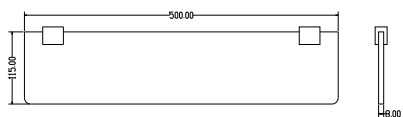

DX42
GLASS SHELF
£53

All Loft Accessories are made from premium grade brass and come with a manufacturer's ten year guarantee.

Chrome Brass Accessories

WB26
DOUBLE CORNER BASKET
EXTRA DEEP
£152

WB28
CORNER BASKET
EXTRA DEEP
£55